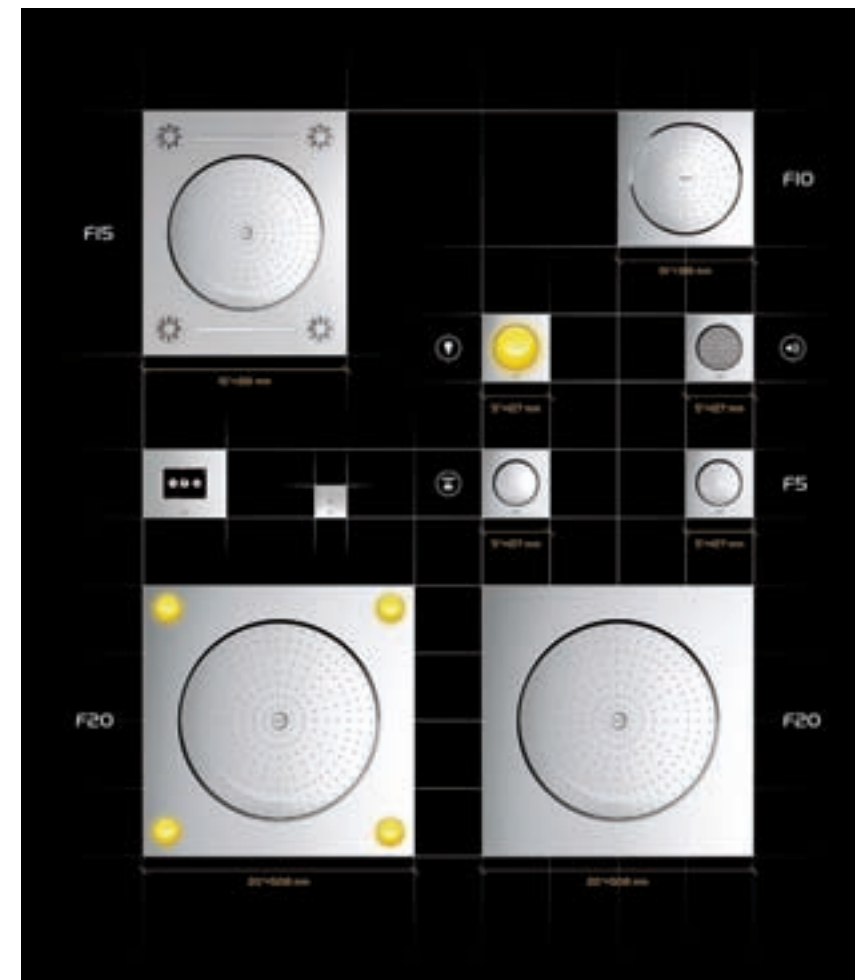

WELL-BEING TAILOR-MADE FOR YOU

Make your dream of the perfect shower experience a reality with GROHE F-digital Deluxe. Create your own personalised combination of features from our product range, including light modules, shower heads and steam nozzles, to build a shower is perfectly matched to your own needs and preferences.