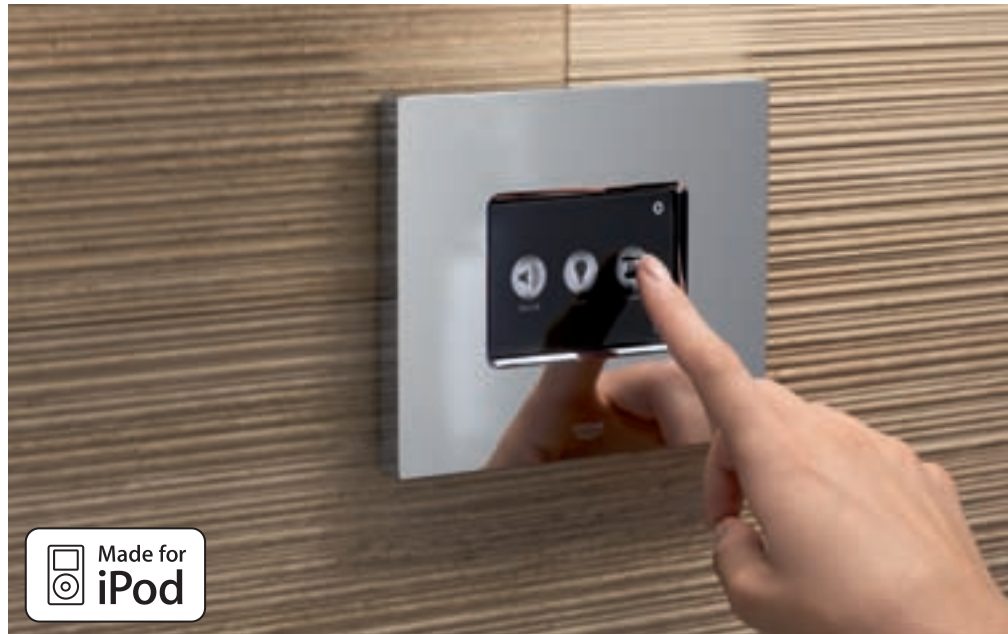

A UNIQUE EXPERIENCE FOR ALL THE SENSES

Made for
iPod