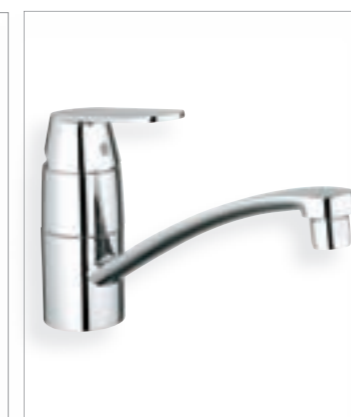

32 843 000
Sink mixer high spout ●
32 843 00E
with GROHE EcoJoy™ ●
31 180 000
for open water heater ●

31 170 000
Sink mixer low spout
pre-window ●