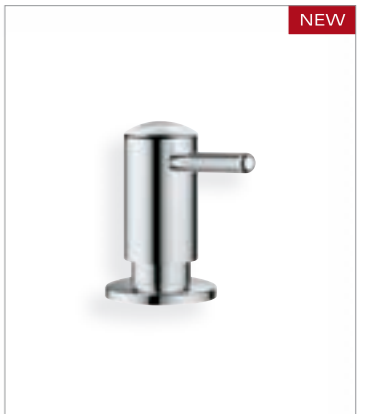

33 281 001
Sink mixer low spout ●
33 281 00E
with GROHE EcoJoy™ ●

NEW