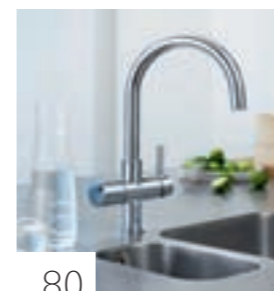

GROHE COSTA S

GROHE COSTA L

SOAP DISPENSERS

GROHE WATER SYSTEMS

Boiling hot or filtered, chilled and sparkling, our water systems deliver ready-to-use water from the convenience of your kitchen faucet.

GROHE BLUE®