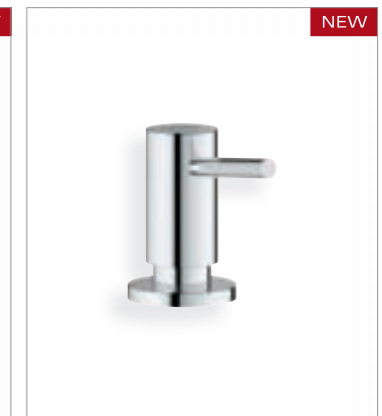

NEW

30 189 000
Contemporary
2 handle sink mixer

NEW

30 190 000
Cosmopolitan
2 handle sink mixer

NEW

40 536 000
Contemporary soap dispenser
for liquid soaps
storage bin 0.4 l

NEW

40 535 000
Cosmopolitan soap dispenser
for liquid soaps
storage bin 0.4 l