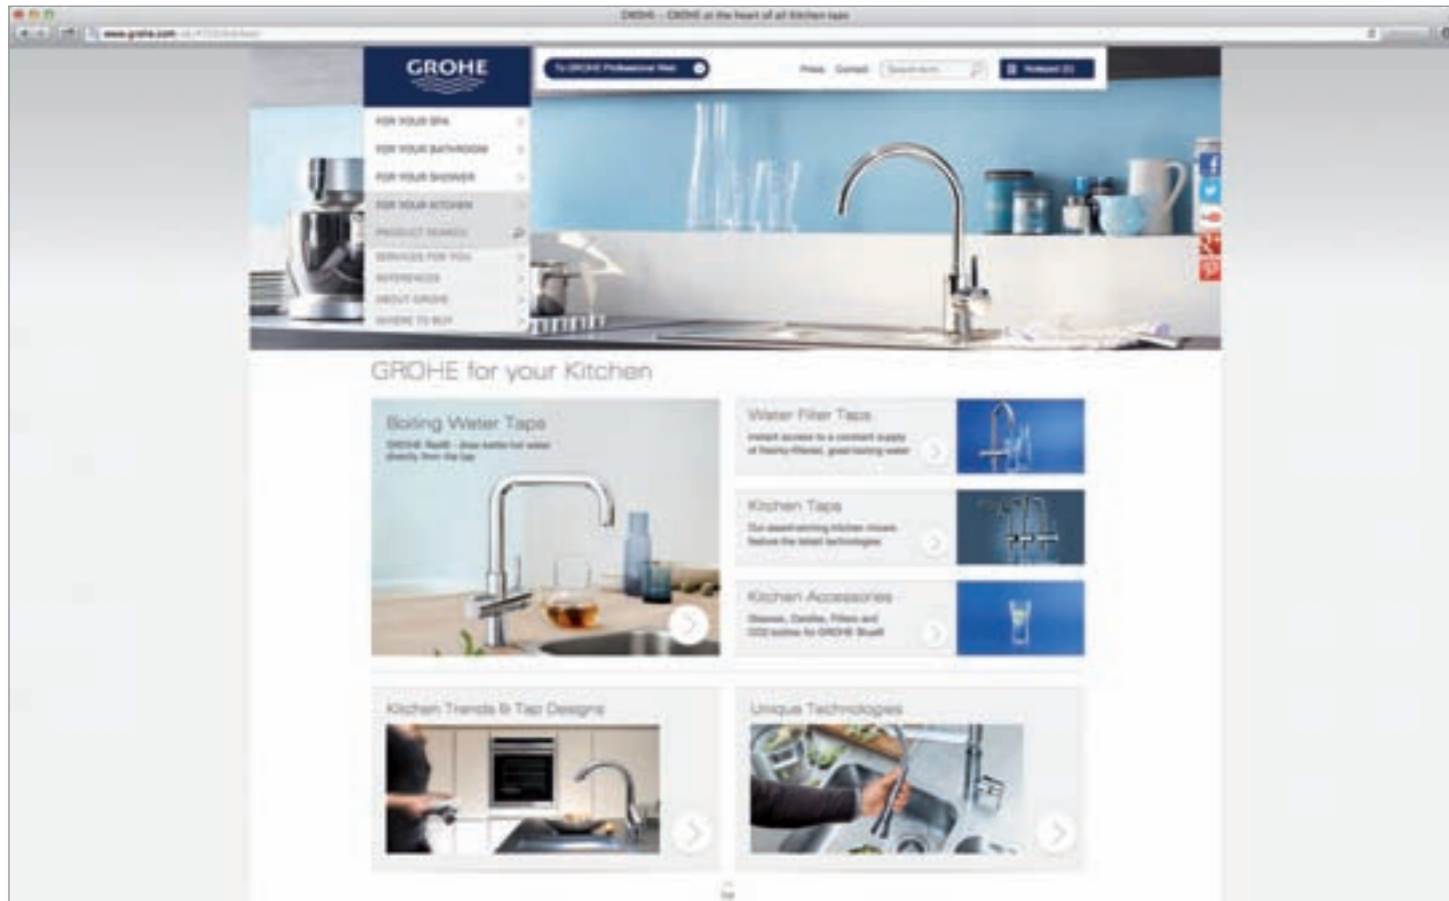

GROHE ONLINE

DIGITAL ANSWERS TO YOUR QUESTIONS

Have you found the fitting you want, but need more detailed information? You can look up your favourite products on our website. Here you will also find the answers to questions about where you can view, test or purchase the products.