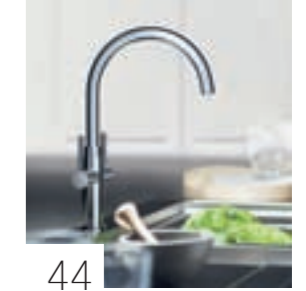

42

GROHE
AMBI