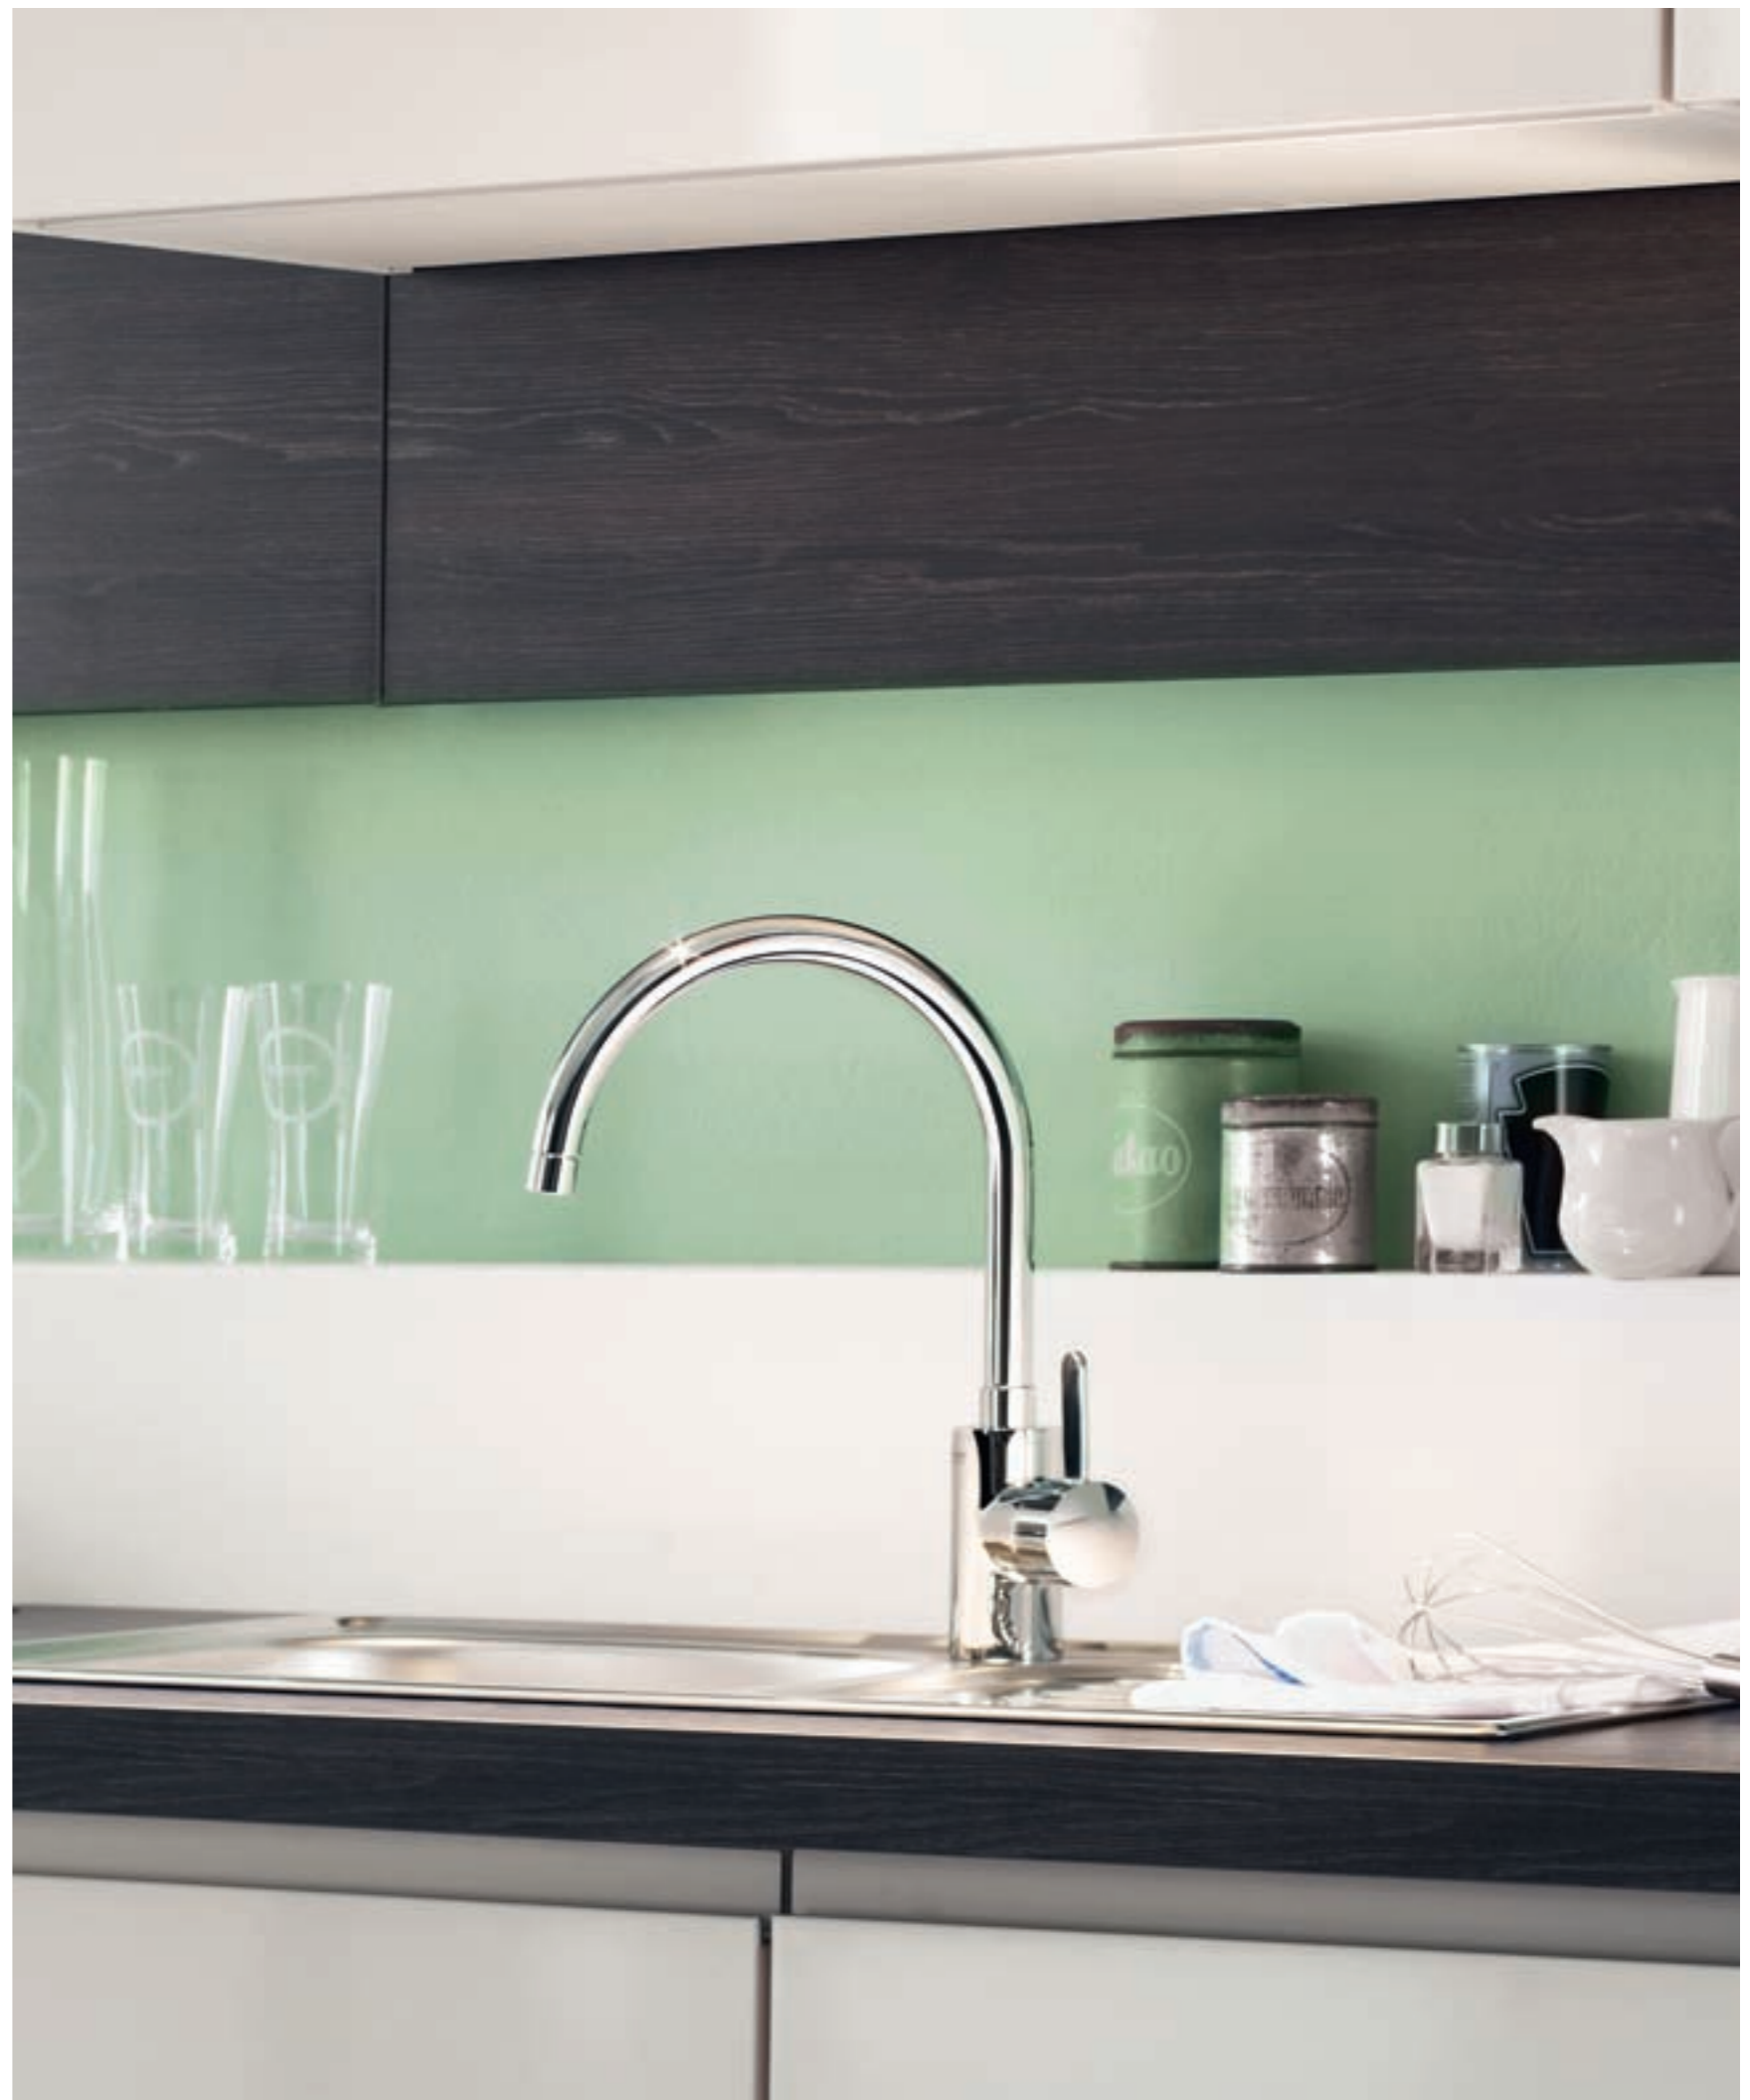

GROHE EUROSART COSMOPOLITAN

The new Eurosmart Cosmopolitan collection of kitchen faucets combines the clean, geometric lines of modern architecture with durable technology. They offer an impressive balance of modern aesthetics and excellent ergonomics. The swivel spout is convenient and easy to use – the ideal complement to any sink.