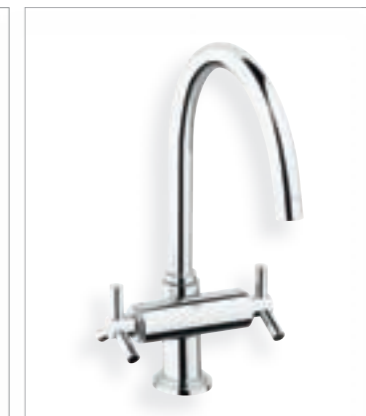

31 000 000
2 handle sink mixer
with Ypsilon handles