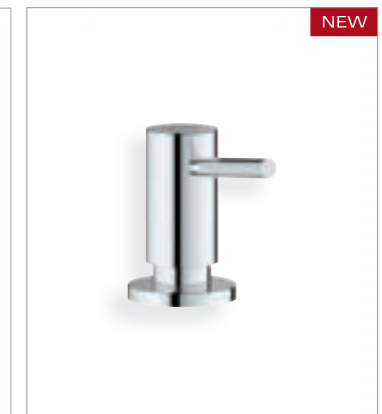

40 535 000 / 40 535 DC0
Cosmopolitan soap dispenser
for liquid soaps
storage bin 0.4 l
●●

NEW

GROHE
SilkMove®

GROHE
StarLight®

ExtensiveRange

Pull-OutMousseur

SmoothTurn

SwivelStop

ComfortHeight

OpenWaterHeater

StopValve

PreWindow

Colour options:

● 000 | StarLight Chrome
● DC0 | SuperSteel