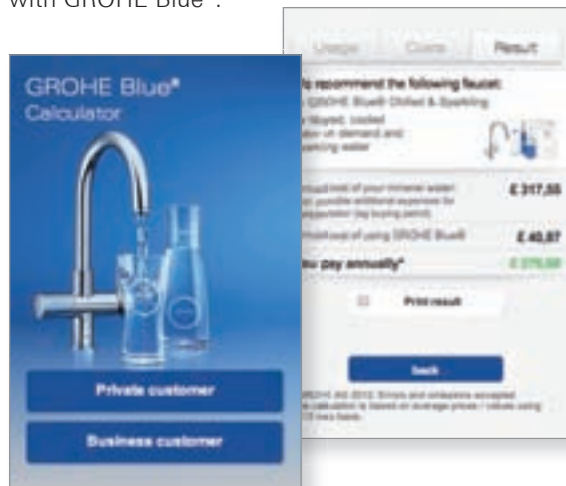

GROHE ONLINE

DIGITAL ANSWERS TO YOUR QUESTIONS

Have you found the fitting you want, but need more detailed information? You can look up your favourite products on our website. Here you will also find the answers to questions about where you can view, test or purchase the products.

KITCHEN SHOWROOMS

Here you will find your nearest kitchen showroom. Simply enter your town and postcode in the search box and select your product to find your GROHE partner.

GROHE BLUE® CALCULATOR

Calculate how much money you can save with GROHE Blue®.