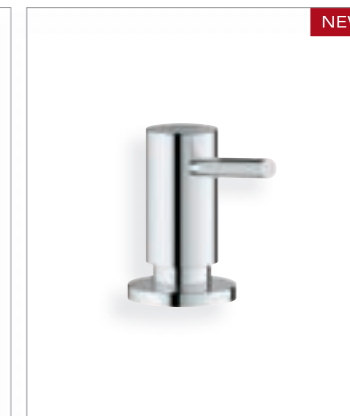

32 322 000 / 32 322 DC0
Sink mixer U-spout
with pull-out spray
● ●

NEW

40 535 000 / 40 535 DC0
Cosmopolitan soap dispenser
for liquid soaps
storage bin 0.4 l
● ●

GROHE SilkMove®

GROHE StarLight®

ExtensiveRange

Pull-OutMousseur

Pull-OutSpray

SmoothTurn

ComfortHeight

OpenWaterHeater

Colour options:

- 000 | StarLight Chrome
- DC0 | SuperSteel