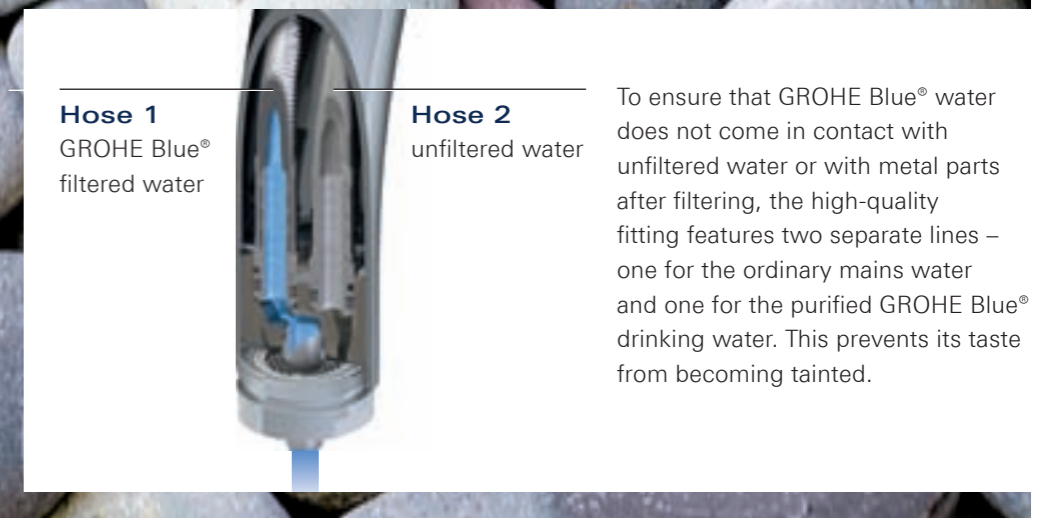

Less environmental impact

GROHE Blue® combines convenience and a healthy lifestyle in one environmentally-conscious package. Compared to the pollution and energy consumption caused by filling and transporting bottled mineral water, filtering tap water has a negligible environmental impact. GROHE Blue® saves resources and money, since seven litres of water are needed to put just one litre of bottled water on a supermarket shelf. Energy is also saved, as heavy bottles no longer need to be carried home and time and resources spent recycling them.