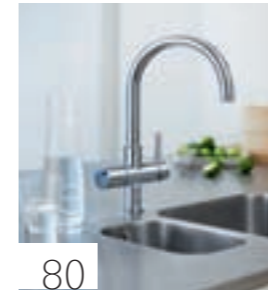

GROHE BLUE®