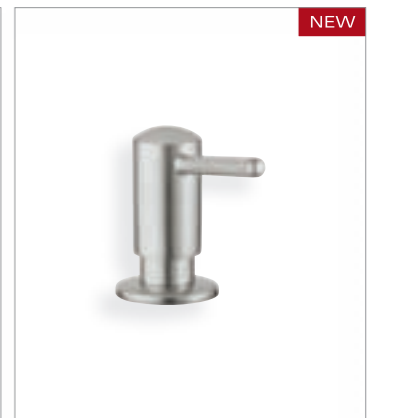

40 536 DC0
Contemporary soap dispenser
for liquid soaps
storage bin 0.4 l

NEW

Colour options:

● SD0 | Stainless Steel

GROHE
SilkMove®

HandCrafted

RealSteel

Pull-OutMousseur

Pull-OutSpray

SmoothTurn

SwivelStop