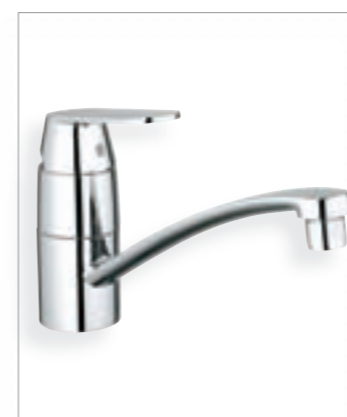

GROHE EUROSART COSMOPOLITAN

The new Eurosmart Cosmopolitan collection of kitchen faucets combines the clean, geometric lines of modern architecture with durable technology. They offer an impressive balance of modern aesthetics and excellent ergonomics. The swivel spout is convenient and easy to use – the ideal complement to any sink.

Proven technologies such as GROHE SilkMove® for precise and smooth control and the high-gloss GROHE StarLight® chrome finish ensure the functionality and a flawless appearance, even after many years of use. The GROHE EcoJoy™ version of the Eurosmart Cosmopolitan kitchen faucet effortlessly saves water and energy. GROHE EcoJoy™ reduces the maximum flow rate to 5.7 litres per minute – although it will feel like much more. And all with an unbeatable price/performance ratio.

NEW

NEW

NEW

SmoothTurn

SwivelStop

ComfortHeight

OpenWaterHeater

StopValve

PreWindow

Colour options:

● 000 | StarLight Chrome
● DC0 | SuperSteel