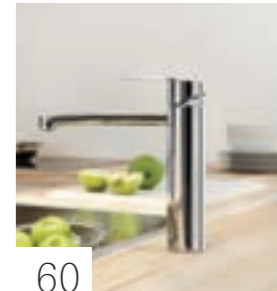

GROHE EUROSTYLE COSMOPOLITAN