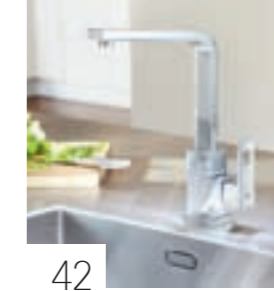

40

GROHE
EUROCUBE