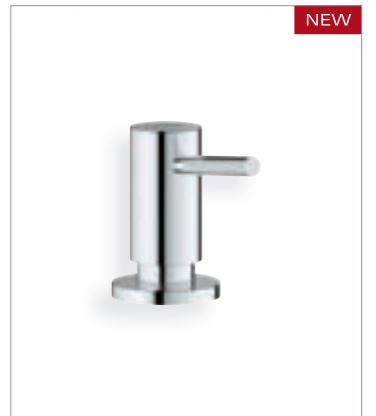

NEW

40 535 000 / 40 535 DC0
Cosmopolitan soap dispenser
for liquid soaps
storage bin 0.4 l

Colour options:

● 000 | StarLight Chrome

GROHE K7

GO ONLINE

When GROHE wanted to create a range of beautiful faucets that also delivered the uncompromising performance of the commercial kitchen they enlisted the help of professional chefs. The result was K7, a modular range of one-hole and two-hole mixers with regular and professional side sprays that offers architects total control and flexibility.