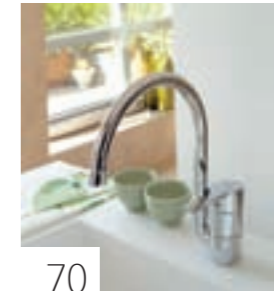

GROHE EUROSTYLE