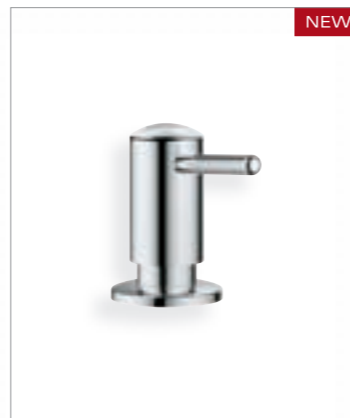

NEW

GROHE
StarLight®

Colour options:

● 000 | StarLight Chrome

SmoothTurn

ComfortHeight