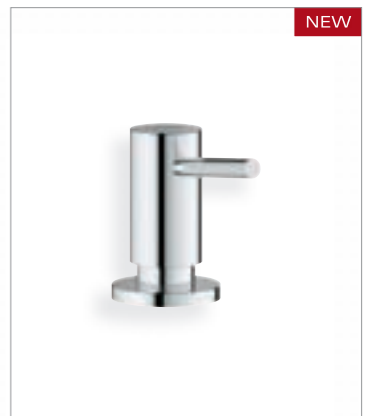

32 136 001
Sink mixer

32 003 001
Sink mixer

30 192 000
2 handle sink mixer
with Jota handles

31 000 000
2 handle sink mixer
with Ypsilon handles

40 535 000
Cosmopolitan soap dispenser
for liquid soaps
storage bin 0.4 l