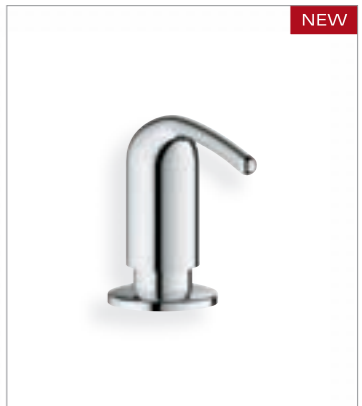

NEW

40 553 000 / 40 553 DC0

Zedra soap dispenser
for liquid soaps
storage bin 0.4 l

GROHE
SilkMove®

GROHE
StarLight®

design
award
2006

HandCrafted

RealSteel

Pull-OutMousseur

Pull-OutSpray

SmoothTurn

ComfortHeight

Colour options:

- 000 | StarLight Chrome
- SD0 | Stainless Steel