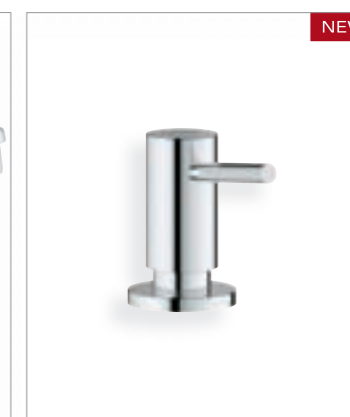

30 195 000
Sink mixer medium height spout
with shut-off value ●

NEW

40 535 000 / 40 535 DC0
Cosmopolitan soap dispenser
for liquid soaps
storage bin 0.4 l ● ●

SmoothTurn

SwivelStop

ComfortHeight

OpenWaterHeater

StopValve

PreWindow

Colour options:

● 000 | StarLight Chrome
● DC0 | SuperSteel