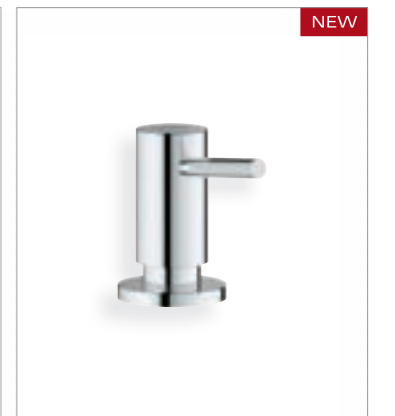

40 535 000
Cosmopolitan soap dispenser
for liquid soaps
storage bin 0.4 l

NEW

GROHE
SilkMove®

GROHE
StarLight®

HandCrafted

SmoothTurn

Speed Clean

SwivelStop

ComfortHeight

Colour options:

● 000 | StarLight Chrome