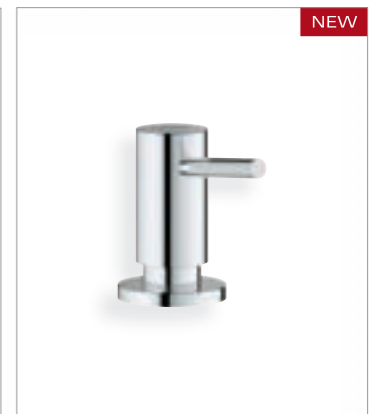

33 982 002 + 18 383 002
Sink mixer
wall-mounted
with tray
●

40 535 000
Cosmopolitan soap dispenser
for liquid soaps
storage bin 0.4 l
●

NEW

GROHE
SilkMove®

GROHE
StarLight®

ExtensiveRange

SmoothTurn

SwivelStop