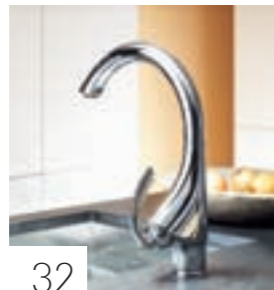

KITCHEN LINES AT A GLANCE

GROHE PREMIUM LIFESTYLE COLLECTIONS

A tantalising fusion of perfect design, innovative features and professional-level functionality, designed to enamour home chefs.

GROHE K4

GROHE PERFORMANCE LINES

A broad range of designs, product features and installation choices for all styles of kitchen, ensures everybody can find their perfect faucet.

GROHE WATER SYSTEMS

Boiling hot or filtered, chilled and sparkling, our water systems deliver ready-to-use water from the convenience of your kitchen faucet.