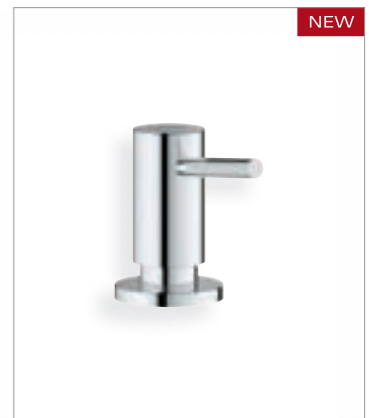

40 535 000 / 40 535 DC0
Cosmopolitan soap dispenser
for liquid soaps
storage bin 0.4 l
● ●

NEW

GROHE
EcoJoy™

GROHE
SilkMove®

GROHE
StarLight®

Pull-OutMousseur

SmoothTurn

SwivelStop

ComfortHeight

OpenWaterHeater

StopValve

Colour options:

- 000 | StarLight Chrome
- DC0 | SuperSteel