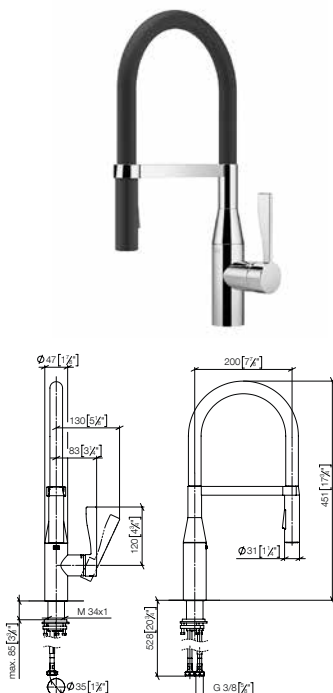

Single-lever mixer Profi fitting

33 865 895

Sync **Profi single-lever mixer**

- 200 mm projection
- Flexible silicone hose with large operating range of up to 350 mm
- pivotable 360°
- optional limiting, pivoting 110°
- air-enriched flow and spray flow
- sprayface with anti-scaling system
- max. flow 9.5 l/min at 3 bar flow pressure
- lead-free