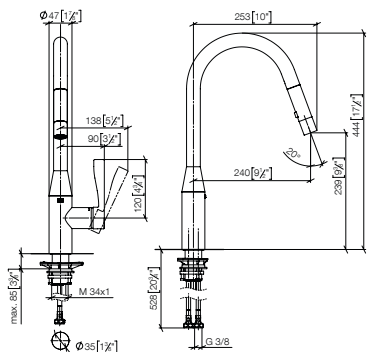

33 870 895

Sync

Single-lever mixer Pull-down with spray function

- 240 mm projection
- pivotable spout 360°
- optional limiting, pivoting 110°
- laminar and spray flow
- 1800 mm metal shower hose
- sprayface with anti-scaling system
- max. flow 10.4 l/min at 3 bar flow pressure
- lead-free