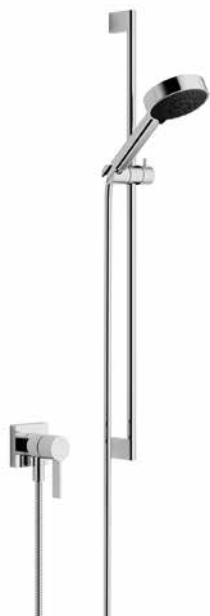

36 013 970 +
28 012 979

Concealed single-lever mixer with integrated shower connection with shower set

- cover plate 80 x 80 mm
- metal shower hose 1750mm with integrated anti-twist protection
- slide bar
- Pipe diameter 18 mm
- four settings: normal flow, soft flow, massage flow, cascade
- spray head Ø 120mm
- max. hand shower flow 15 l/min

Intrinsic protection against back flow.

Fits MEM, CL.1, Symetrics, IMO, CYO

Product alternative

Hand shower 15 l/min

- three settings: normal flow, soft flow, massage flow
- spray head Ø 100mm
- max. flow 15 l/min
- Hand shower see page 612

For details and miscellaneous, see page 614

Product alternative

Hand shower 6.8 l/min

- normal flow
- spray head Ø 130 mm
- max. flow 6.8 l/min
- Hand shower see page 612

Required miscellaneous

Concealed wall mounting

- min. recess depth 78 mm
- max. recess depth 103 mm

For details and miscellaneous, see page 683

		Euro
polished chrome	1x 36 013 970-00	749.00
	1x 28 012 979-00	190.00
	Price	939.00
platinum matt	1x 36 013 970-06	1,208.60
	1x 28 012 979-06	304.00
	Price	1,512.60
platinum	1x 36 013 970-08	1,197.20
	1x 28 012 979-08	304.00
	Price	1,501.20
brushed Durabrass	1x 36 013 970-28	1,483.00
	1x 28 012 979-28	376.20
	Price	1,859.20
Dark Platinum matt	1x 36 013 970-99	1,347.60
	1x 28 012 979-99	342.00
	Price	1,689.60

		Euro
polished chrome	28 018 979-00	109.20
	28 018 979-06	174.80
platinum	28 018 979-08	174.80
	28 018 979-28	216.20
Dark Platinum matt	28 018 979-99	196.60

		Euro
polished chrome	28 017 979-00 0010	146.40
	28 017 979-06 0010	234.10
platinum	28 017 979-08 0010	234.10
	28 017 979-28 0010	289.60
Dark Platinum matt	28 017 979-99 0010	263.30

		Euro
Concealed rough parts	35 003 970 90	258.30

CL.1

CYO

IMO

Lissé

LULU

Madison

MEM

Meta

Symetrics

Tara.

VAIA

Shower

Concealed articles

Miscellaneous

Kitchen