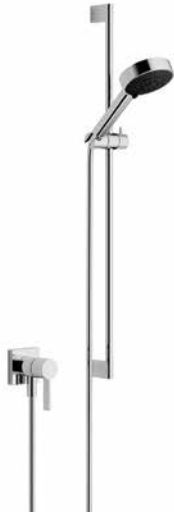

Kitchen

Shower

36 013 970 +
28 012 979

Concealed single-lever mixer with integrated shower connection with shower set

- cover plate 80 x 80 mm
- metal shower hose 1750mm with integrated anti-twist protection
- slide bar
- Pipe diameter 18 mm
- four settings: normal flow, soft flow, massage flow, cascade
- spray head Ø 120mm
- max. hand shower flow 15 l/min