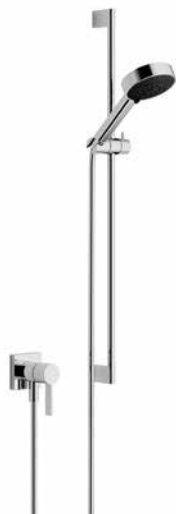

Shower

36 013 970 +
28 012 979

Concealed single-lever mixer with integrated shower connection with shower set

- cover plate 80 x 80 mm
- metal shower hose 1750mm with integrated anti-twist protection
- slide bar
- Pipe diameter 18 mm
- four settings: normal flow, soft flow, massage flow, cascade
- spray head Ø 120mm
- max. hand shower flow 15 l/min

Intrinsic protection against back flow.

		Euro
polished chrome	1x 36 013 970-00	749.00
	1x 28 012 979-00	190.00
Price		939.00
platinum matt	1x 36 013 970-06	1,208.60
	1x 28 012 979-06	304.00
Price		1,512.60
platinum	1x 36 013 970-08	1,197.20
	1x 28 012 979-08	304.00
Price		1,501.20
brushed Durabrass	1x 36 013 970-28	1,483.00
	1x 28 012 979-28	376.20
Price		1,859.20
Dark Platinum matt	1x 36 013 970-99	1,347.60
	1x 28 012 979-99	342.00
Price		1,689.60

Product alternative

Hand shower 15 l/min

- three settings: normal flow, soft flow, massage flow
- spray head Ø 100mm
- max. flow 15 l/min
- Hand shower see page 612

For details and miscellaneous, see page 614

		Euro
polished chrome	28 018 979-00	109.20
platinum matt	28 018 979-06	174.80
platinum	28 018 979-08	174.80
brushed Durabrass	28 018 979-28	216.20
Dark Platinum matt	28 018 979-99	196.60

Product alternative

Hand shower 6.8 l/min

- normal flow
- spray head Ø 130 mm
- max. flow 6.8 l/min
- Hand shower see page 612

		Euro
polished chrome	28 017 979-00 0010	146.40
platinum matt	28 017 979-06 0010	234.10
platinum	28 017 979-08 0010	234.10
brushed Durabrass	28 017 979-28 0010	289.60
Dark Platinum matt	28 017 979-99 0010	263.30

Required miscellaneous

Concealed wall mounting

- min. recess depth 78 mm
- max. recess depth 103 mm

For details and miscellaneous, see page 683

		Euro
Concealed rough parts	35 003 970 90	258.30