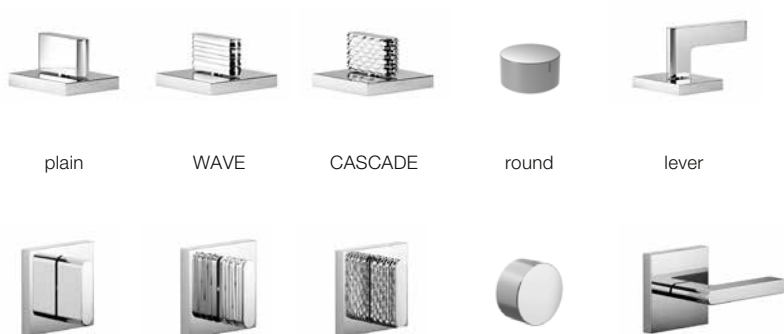

Control elements

Washstand from page 005 / Bath from page 046

plain

WAVE

CASCADE

round

lever