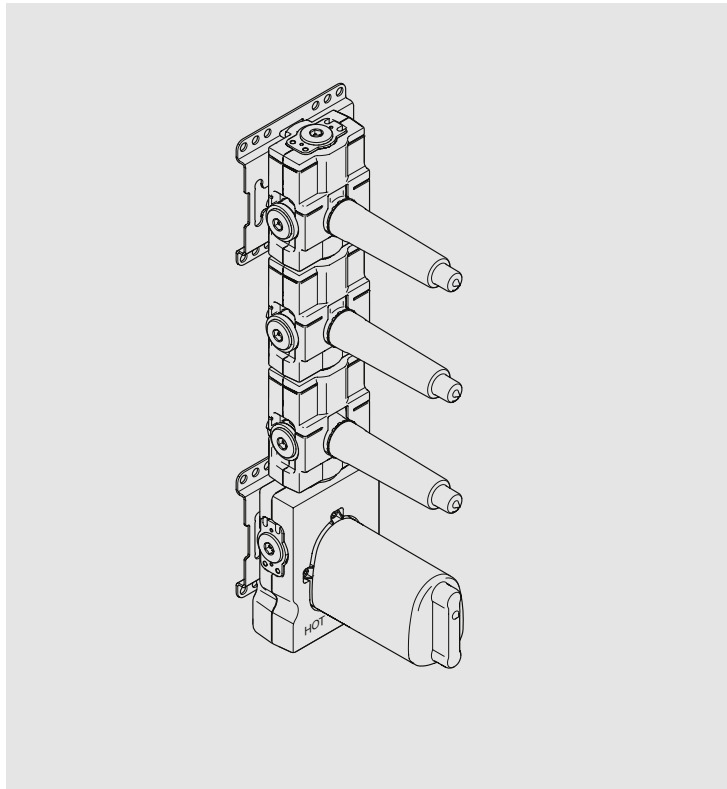

Concealed articles

Miscellaneous

from page 702

Drybox

from page 705

CL.1

CYO

IMO

Lissé

LULU

Madison

MEM

Meta

Symetrics

Tara.

VAIA

Shower

Concealed
articles

Miscellaneous

Kitchen

Detailed product information, appropriate files, dimensioned drawings and 3D objects can be found online at www.dornbracht.com.