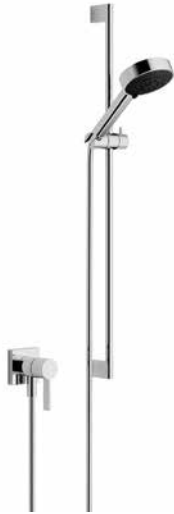

Shower

Concealed articles

Miscellaneous

Kitchen

Shower

36 013 970 +
28 012 979**Concealed single-lever mixer with integrated shower connection with shower set**

- cover plate 80 x 80 mm
- metal shower hose 1750mm with integrated anti-twist protection
- slide bar
- Pipe diameter 18 mm
- four settings: normal flow, soft flow, massage flow, cascade
- spray head Ø 120mm
- max. hand shower flow 15 l/min