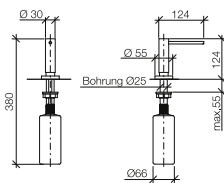

Euro
polished chrome	82 434 970-00	240.50
chrome matt	82 434 970-93	288.60
platinum matt	82 434 970-06	384.70
platinum	82 434 970-08	384.70
Durabrass	82 434 970-09	476.20
brushed Durabrass	82 434 970-28	476.10
Dark Platinum matt	82 434 970-99	432.80
matt black	82 434 970-33	318.30