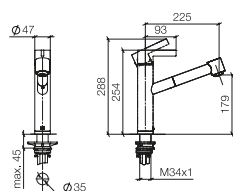

Single-lever mixer Pull-out with spray function

- 225 mm projection
- pivotable spout 130°
- air-enriched flow and spray flow
- 1600mm metal shower hose
- max. flow 9.6 l/min at 3 bar flow pressure
- lead-free