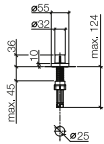

10 710 970

Strainer waste with control handle

- control for single basin
- including adapter for Bowden cable

		Euro
polished chrome	10 710 970-00	155.60
chrome matt	10 710 970-93	186.70
platinum matt	10 710 970-06	248.90
platinum	10 710 970-08	248.90
Durabrass	10 710 970-09	308.10
brushed Durabrass	10 710 970-28	308.00
Dark Platinum matt	10 710 970-99	233.30

10 712 970

Strainer waste with control handle

- control for single basin
- including adapter for Bowden cable

		Euro
polished chrome	10 712 970-00	155.60
chrome matt	10 712 970-93	186.70
platinum matt	10 712 970-06	248.90
platinum	10 712 970-08	248.90
Durabrass	10 712 970-09	308.10
brushed Durabrass	10 712 970-28	308.00
Dark Platinum matt	10 712 970-99	233.30

CL.1

CYO

IMO

Lissé

LULU

Madison

MEM

Meta

Symetrics

Tara.

VAIA

Shower

Concealed articles

Miscellaneous

Kitchen