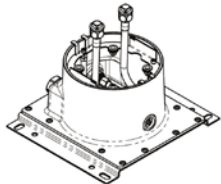

Recommended miscellaneous			Euro
	Leak protection 1/2"	Concealed rough parts	12 010 970 90	51.00	
This article is needed 2x.					

35 041 970	NEW	Concealed ceiling installation box with ceiling fixing			Euro
			Concealed rough parts	35 041 970 90	400.70
		• concealed rough parts • 2x female thread 1/2" connections