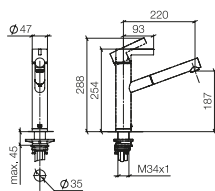

Recommended miscellaneous

Strainer waste with control handle

For details and miscellaneous, see page 741

		Euro
polished chrome	33 840 760-00	533.40
chrome matt	33 840 760-93	640.10
platinum matt	33 840 760-06	853.40
platinum	33 840 760-08	853.40
brushed Durabrass	33 840 760-28	1,056.10
Dark Platinum matt	33 840 760-99	800.10

		Euro
polished chrome	82 424 970-00	220.70
chrome matt	82 424 970-93	264.90
platinum matt	82 424 970-06	353.10
platinum	82 424 970-08	353.10
brushed Durabrass	82 424 970-28	436.90
Dark Platinum matt	82 424 970-99	397.20

		Euro
polished chrome	10 712 970-00	155.60
chrome matt	10 712 970-93	186.70
platinum matt	10 712 970-06	248.90
platinum	10 712 970-08	248.90
brushed Durabrass	10 712 970-28	308.00
Dark Platinum matt	10 712 970-99	233.30

33 845 760