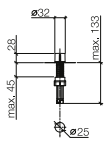

Strainer waste with control handle

- control for single basin
- including adapter for Bowden cable

		Euro
polished chrome	10 710 970-00	155.60
chrome matt	10 710 970-93	186.70
platinum matt	10 710 970-06	248.90
platinum	10 710 970-08	248.90
Durabrass	10 710 970-09	308.10
brushed Durabrass	10 710 970-28	308.00
Dark Platinum matt	10 710 970-99	233.30

10 712 970