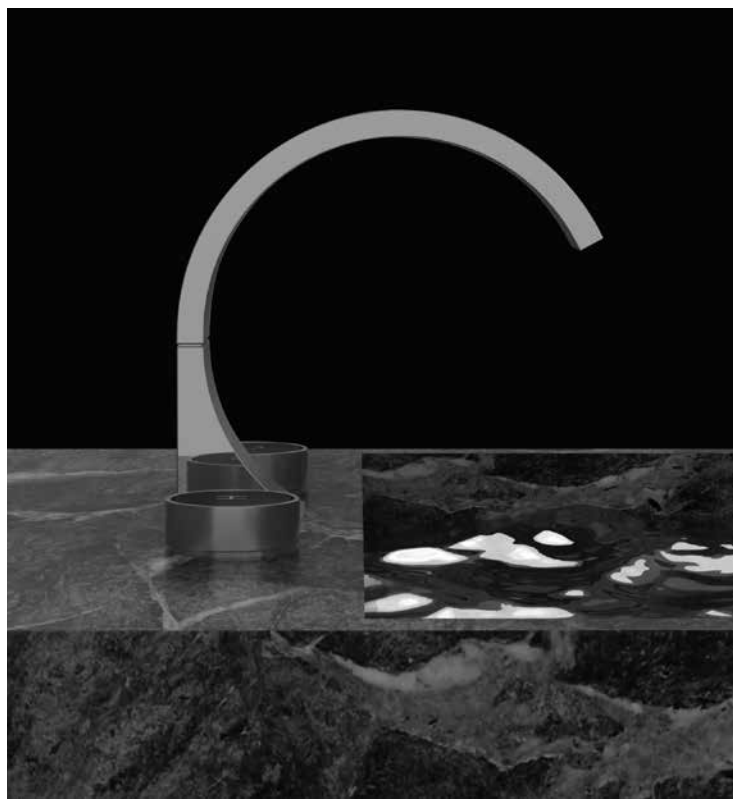

CL.1

CYO

IMO

Lissé

LULU

Madison

MEM

Meta

Symetrics

Tara.

VAIA

Shower

Concealed articles

Miscellaneous

Kitchen

CYO

Sieger Design

Basin
from page 059

Bidet
from page 074

Shower
from page 075

Thermostats, mixers,
diverters and valves
from page 095

Bath
from page 109

Accessories
from page 113

Detailed product information, appropriate files, dimensioned drawings and 3D objects can be found online at www.dornbracht.com.