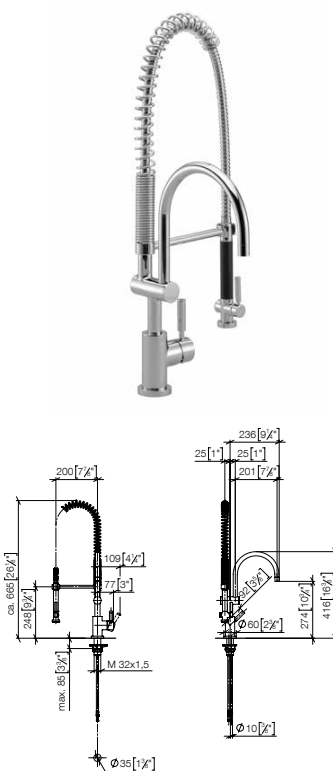

Euro
polished chrome	33 865 895-00	1,015.30
chrome matt	33 865 895-93	1,218.30
platinum matt	33 865 895-06	1,624.40
platinum	33 865 895-08	1,624.40
Durabron	33 865 895-09	2,010.20
brushed Durabron	33 865 895-28	2,010.20
Dark Platinum matt	33 865 895-99	1,522.70

Recommended miscellaneous

Dispenser without rosette

For details and miscellaneous, see main items

		Euro
polished chrome	82 424 970-00	220.70
chrome matt	82 424 970-93	264.90
platinum matt	82 424 970-06	353.10
platinum	82 424 970-08	353.10
Durabron	82 424 970-09	436.90
brushed Durabron	82 424 970-28	436.90
Dark Platinum matt	82 424 970-99	397.20

Recommended miscellaneous

Strainer waste with control handle

For details and miscellaneous, see page 741

		Euro
polished chrome	10 712 970-00	155.60
chrome matt	10 712 970-93	186.70
platinum matt	10 712 970-06	248.90
platinum	10 712 970-08	248.90
Durabron	10 712 970-09	308.10
brushed Durabron	10 712 970-28	308.00
Dark Platinum matt	10 712 970-99	233.30

33 880 888

Tara. **Profi single-lever mixer**

- 200 mm projection
- pivotable spout 360°
- air-enriched flow and spray flow
- sprayface with anti-scaling system
- max. flow 7 l/min at 3 bar flow pressure
- lead-free