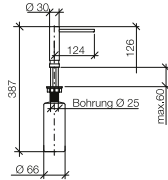

Miscellaneous

82 424 970

Dispenser without rosette

- 124 mm projection
- 500 ml bottle
- can be filled from the top
- rotating pump head
- width 30mm

		Euro
polished chrome	82 424 970-00	220.70
chrome matt	82 424 970-93	264.90
platinum matt	82 424 970-06	353.10
platinum	82 424 970-08	353.10
Durabrass	82 424 970-09	436.90
brushed Durabrass	82 424 970-28	436.90
Dark Platinum matt	82 424 970-99	397.20
matt black	82 424 970-33	297.90

82 434 970

Dispenser with rosette

- 124 mm projection
- 500 ml bottle
- can be filled from the top
- rotating pump head

		Euro
polished chrome	82 434 970-00	240.50
chrome matt	82 434 970-93	288.60
platinum matt	82 434 970-06	384.70
platinum	82 434 970-08	384.70
Durabrass	82 434 970-09	476.20
brushed Durabrass	82 434 970-28	476.10
Dark Platinum matt	82 434 970-99	432.80
matt black	82 434 970-33	318.30