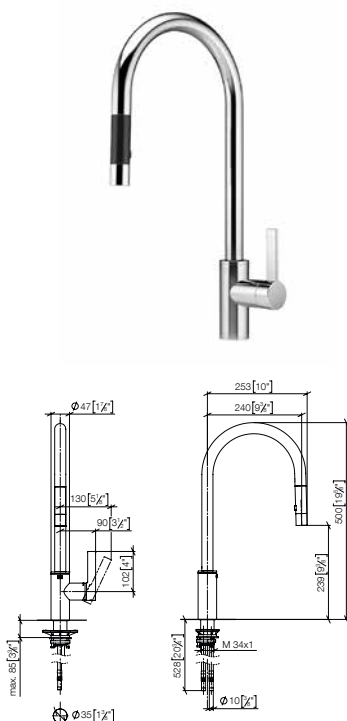

Single-lever mixer extending spout

33 870 875

Tara Ultra

Single-lever mixer Pull-down with spray function

- 240 mm projection
- pivotable spout 360°
- optional limiting, pivoting 110°
- laminar and spray flow
- 1800 mm metal shower hose
- sprayface with anti-scaling system
- max. flow 10.4 l/min at 3 bar flow pressure
- lead-free

Recommended miscellaneous

Dispenser without rosette

For details and miscellaneous, see main items

		Euro
polished chrome	33 870 875-00	706.70
chrome matt	33 870 875-93	848.00
platinum matt	33 870 875-06	1,130.60
platinum	33 870 875-08	1,130.60
Durabrass	33 870 875-09	1,399.30
brushed Durabrass	33 870 875-28	1,399.30
Dark Platinum matt	33 870 875-99	1,059.80
matt black	33 870 875-33	954.10

		Euro
polished chrome	82 424 970-00	220.70
chrome matt	82 424 970-93	264.90
platinum matt	82 424 970-06	353.10
platinum	82 424 970-08	353.10
Durabrass	82 424 970-09	436.90
brushed Durabrass	82 424 970-28	436.90
Dark Platinum matt	82 424 970-99	397.20
matt black	82 424 970-33	297.90

Recommended miscellaneous

Strainer waste with control handle

For details and miscellaneous, see page 741

		Euro
polished chrome	10 712 970-00	155.60
chrome matt	10 712 970-93	186.70
platinum matt	10 712 970-06	248.90
platinum	10 712 970-08	248.90
Durabrass	10 712 970-09	308.10
brushed Durabrass	10 712 970-28	308.00
Dark Platinum matt	10 712 970-99	233.30