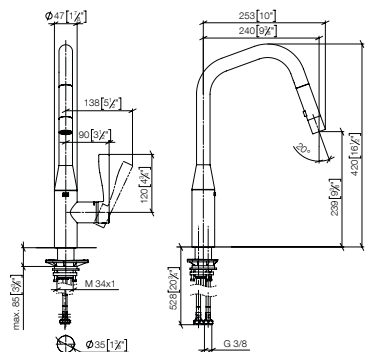

Single-lever mixer Pull-down with spray function

- 240 mm projection
- pivotable spout 360°
- optional limiting, pivoting 110°
- laminar and spray flow
- 1800 mm metal shower hose
- sprayface with anti-scaling system
- max. flow 10.4 l/min at 3 bar flow pressure
- lead-free