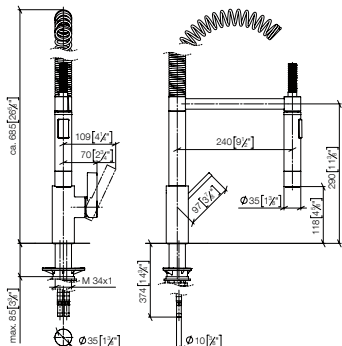

33 860 875

Tara Ultra

Profi single-lever mixer

- 240 mm projection
- pivotable 360°
- air-enriched flow and spray flow
- sprayface with anti-scaling system
- max. flow 8 l/min at 3 bar flow pressure
- lead-free

Recommended miscellaneous

Dispenser without rosette

For details and miscellaneous, see main items

		Euro
polished chrome	33 860 875-00	1,221.80
chrome matt	33 860 875-93	1,466.10
platinum matt	33 860 875-06	1,954.90
platinum	33 860 875-08	1,954.90

		Euro
polished chrome	82 424 970-00	220.70
chrome matt	82 424 970-93	264.90
platinum matt	82 424 970-06	353.10
platinum	82 424 970-08	353.10

Recommended miscellaneous

Strainer waste with control handle

For details and miscellaneous, see page 741

		Euro
polished chrome	10 712 970-00	155.60
chrome matt	10 712 970-93	186.70
platinum matt	10 712 970-06	248.90
platinum	10 712 970-08	248.90

CL.1

CYO

IMO

Lissé

LULU

Madison

MEM

Meta

Symetrics

Tara.

VAIA

Shower

Concealed articles

Miscellaneous

Kitchen