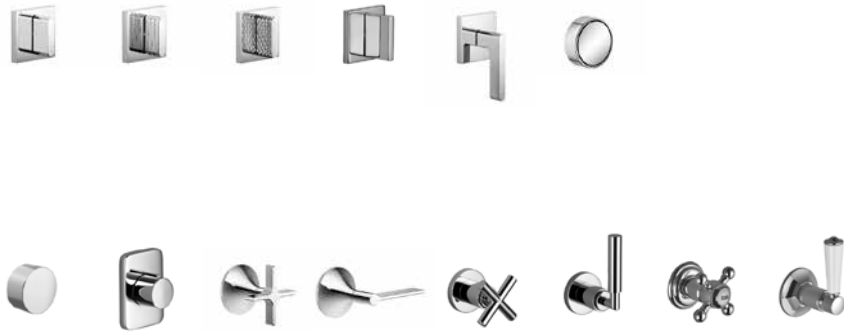

Wall valve

from page 639