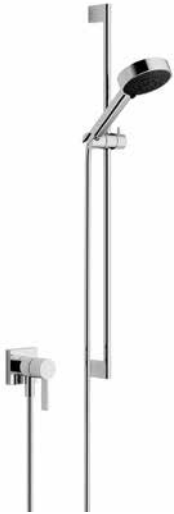

For details and miscellaneous, see page 684

		Euro
Concealed rough parts	35 050 970 90	258.30

Shower

36 013 970 +
28 012 979

Concealed single-lever mixer with integrated shower connection with shower set

- cover plate 80 x 80 mm
- metal shower hose 1750mm with integrated anti-twist protection
- slide bar
- Pipe diameter 18 mm
- four settings: normal flow, soft flow, massage flow, cascade
- spray head Ø 120mm
- max. hand shower flow 15 l/min