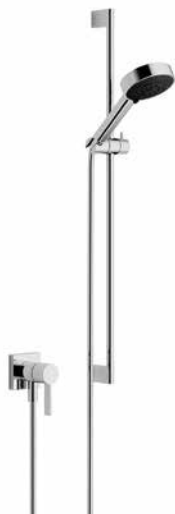

Shower

Concealed articles

Miscellaneous

Kitchen

Shower

36 013 970 +
28 012 979

Concealed single-lever mixer with integrated shower connection with shower set

- cover plate 80 x 80 mm
- metal shower hose 1750mm with integrated anti-twist protection
- slide bar
- Pipe diameter 18 mm
- four settings: normal flow, soft flow, massage flow, cascade
- spray head Ø 120mm
- max. hand shower flow 15 l/min