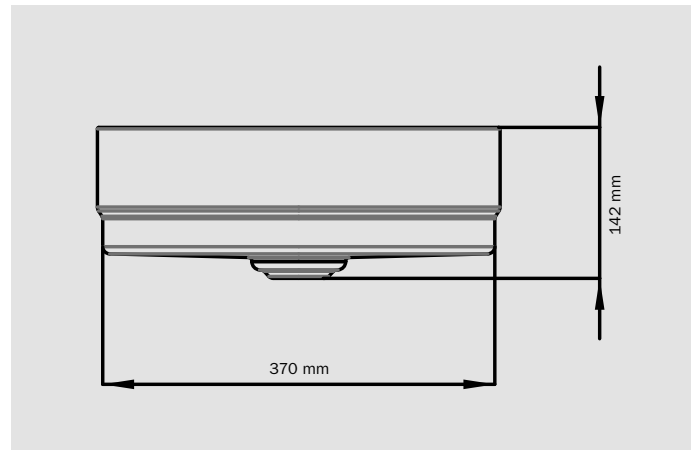

KALDEWEI

Technical specifications

NAME	MODEL	ARTICLE NUMBER
NUEVA (Ø 380)	3191	911206003XXX *

* The last three digits of the order number are the colour code.

OPTIONAL ACCESSORIES	MODEL	ARTICLE NUMBER
FREE-FLOW WASTE	3904	905800000XXXX *
DESIGNER BOTTLE TRAP	3908	905700000999