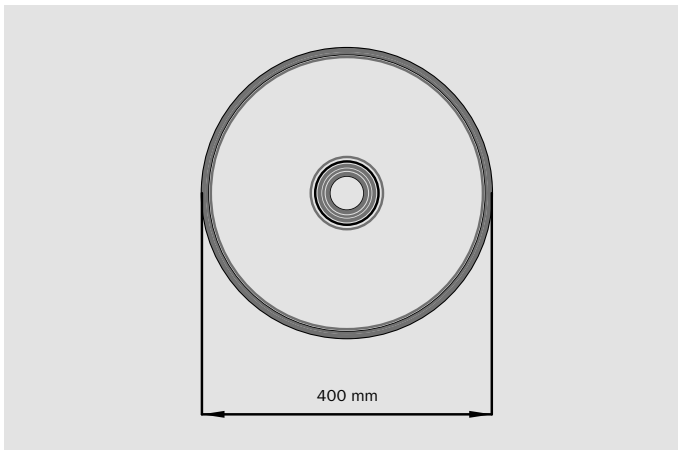

KALDEWEI

Technical specifications

NAME	MODEL	ARTICLE NUMBER
NUEVA (Ø 380)	3191	911206003XXX *

* The last three digits of the order number are the colour code.

OPTIONAL ACCESSORIES	MODEL	ARTICLE NUMBER
FREE-FLOW WASTE	3904	905800000XXXX *
DESIGNER BOTTLE TRAP	3908	905700000999