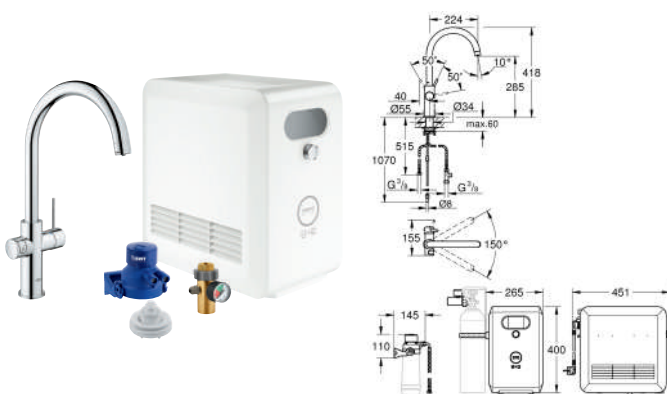

materiálech a zdech mezi přijímačem a vysílačem

hlava filtru s flexibilním nastavením tvrdosti vody

GROHE Blue filtr, C₂ karbonizační lahev a čisticí kazeta nejsou součástí balení a

musí být objednány samostatně

vhodné fitry:

- filtr velikosti S, kapacita 600 litrů při 20° dKH (40 404 001)

- filtr velikosti M, kapacita 1500 litrů při 20° dKH (40 430 001)

- filtr velikosti L, kapacita 2500 L při 20° dKH (40 412 001)

- aktivní uhlíkový filtr, kapacita 3000 litrů (40 547 001)

- magnesionvý filtr, kapacita 400 L při 17° dGH (40 691 002)

System requirements Apple

iPhone with iOS 12.0 or higher

System requirements Android

smart phone with Android 6.0 or higher

Mobile devices and GROHE Watersystems App*** are not included in delivery

and have to be ordered separately via an authorised Apple store/store/iTunes or

Google Play store.

* The Bluetooth word mark and logos are registered trademarks owned by Bluetooth SIG, Inc. and any use of such marks by Grohe AG is under license. Other trademarks and trade names are those of their respective owners.

** Apple, the Apple logo, iPod, iPod Touch, iPhone and iTunes are trademarks of Apple Inc., registered in the U.S. and other countries. Apple is not responsible for the function of this device or its compliance with safety and regulatory standards.

*** Available for free via iTunes app or Google Play store.

vybaveno zpětným ventilem EA schváleným společností Belgaqua