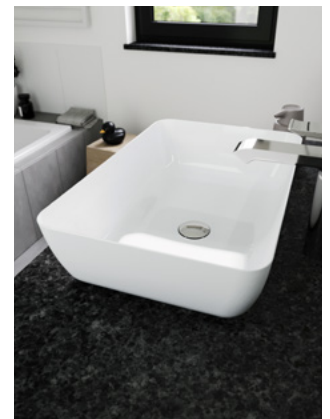

KALDEWEI CAYONO FAMILY

The perfectly coordinated bathroom upgrade.

30
YEARS GUARANTEE*

NEW
WASHBASINS

The CAYONO family from KALDEWEI represents the economical design solution in the bathroom. This family is recommended for all those who attach great importance to elegant design when designing their bathroom, but do not want to burden their budget excessively: Whether in a private or commercial bathroom, the CAYONO family impresses with uncompromising quality and extremely attractive value for money.

KALDEWEI

* according to our current guarantee terms.

BATHTUB
CAYONO (DUO)

Plenty of space in the tub to bathe in comfort.
Also available with grips.

COLOURS

CAYONO	L 1500	W 700	D 400
CAYONO	L 1600	W 700	D 400
CAYONO	L 1700	W 700/750	D 400
CAYONO	L 1800	W 800	D 400
CAYONO DUO	L 1700	W 750	D 400
CAYONO DUO	L 1800	W 800	D 400

SHOWER SURFACE
CAYONOPLAN

Defined outer edge of the shower area. Waste cover positioned at the side for generous standing space.

COLOURS

CAYONOPLAN	W 800	L 800	D 18
CAYONOPLAN	W 900	L 750/900	D 18
CAYONOPLAN	W 1000	L 750/800/900/1000	D 18
CAYONOPLAN	W 1100	L 750	D 18
CAYONOPLAN	W 1200	L 700/750/800/900/1200	D 18
CAYONOPLAN	W 1300	L 800	D 25
CAYONOPLAN	W 1400	L 800/900	D 25
CAYONOPLAN	W 1500	L 750/800/900	D 25
CAYONOPLAN	W 1600	L 750/800	D 25
CAYONOPLAN	W 1700	L 700/750	D 25

NEW
WASHBASIN
CAYONO

Comfortable spaciousness thanks to the generous interior depth. Elegant solution: Overflow protection outside the visible area.

CAYONO (UNDER-COUNTER)	L 596	W 426	-
CAYONO (COUNTERTOP)	L 580	W 415	H 30
CAYONO (BOWL)	L 520	W 355	-