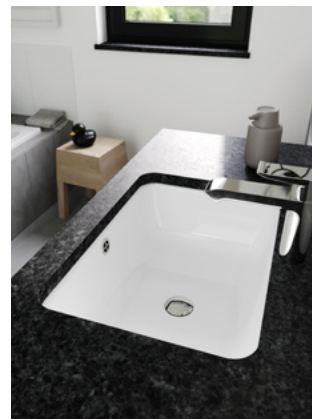

KALDEWEI CAYONO FAMILY

The perfectly coordinated bathroom upgrade.

30
YEARS GUARANTEE*

NEW
WASHBASINS

The CAYONO family from KALDEWEI represents the economical design solution in the bathroom. This family is recommended for all those who attach great importance to elegant design when designing their bathroom, but do not want to burden their budget excessively: Whether in a private or commercial bathroom, the CAYONO family impresses with uncompromising quality and extremely attractive value for money.

KALDEWEI

* according to our current guarantee terms.

BATHTUB
CAYONO (DUO)

Plenty of space in the tub to bathe in comfort.
Also available with grips.

COLOURS

CAYONO	L 1500	W 700	D 400
CAYONO	L 1600	W 700	D 400
CAYONO	L 1700	W 700/750	D 400
CAYONO	L 1800	W 800	D 400
CAYONO DUO	L 1700	W 750	D 400
CAYONO DUO	L 1800	W 800	D 400

SHOWER SURFACE
CAYONOPLAN

Defined outer edge of the shower area. Waste cover positioned at the side for generous standing space.

COLOURS

CAYONOPLAN	W 800	L 800	D 18
CAYONOPLAN	W 900	L 750/900	D 18
CAYONOPLAN	W 1000	L 750/800/900/1000	D 18
CAYONOPLAN	W 1100	L 750	D 18
CAYONOPLAN	W 1200	L 700/750/800/900/1200	D 18
CAYONOPLAN	W 1300	L 800	D 25
CAYONOPLAN	W 1400	L 800/900	D 25
CAYONOPLAN	W 1500	L 750/800/900	D 25
CAYONOPLAN	W 1600	L 750/800	D 25
CAYONOPLAN	W 1700	L 700/750	D 25

NEW
WASHBASIN
CAYONO

Comfortable spaciousness thanks to the generous interior depth. Elegant solution: Overflow protection outside the visible area.

CAYONO (UNDER-COUNTER)	L 596	W 426	-
CAYONO (COUNTERTOP)	L 580	W 415	H 30
CAYONO (BOWL)	L 520	W 355	-