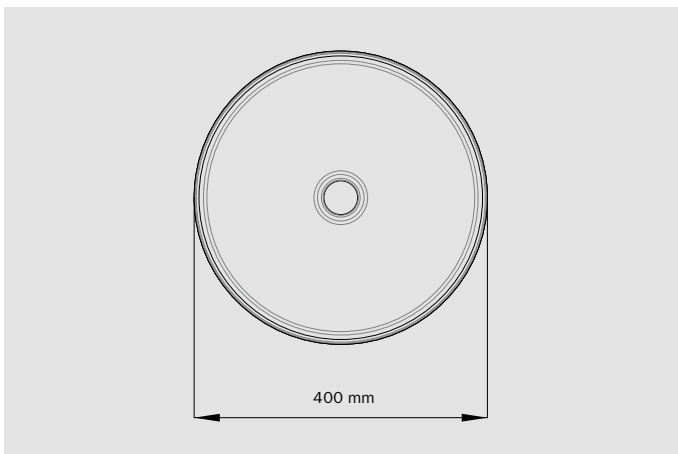

KALDEWEI

* in accordance with our current guarantee terms.

Technical specifications

NAME	MODEL	ARTICLE NUMBER
MING (Ø 400)	3186	913306003XXX *

* The last three digits of the order number are the colour code.