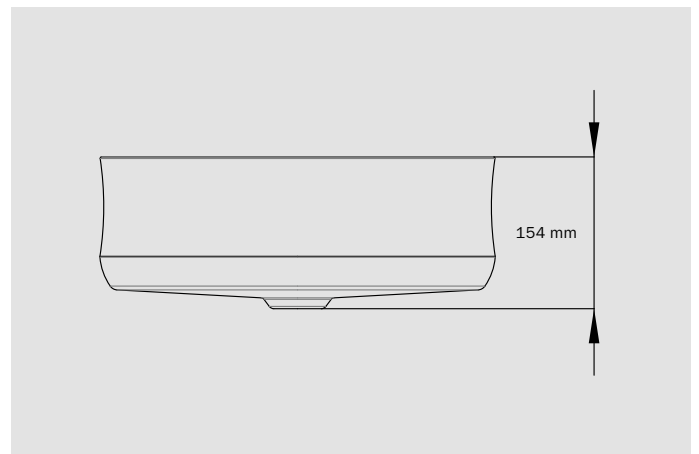

KALDEWEI MING

The perfect symbiosis of tradition and contemporary design –
the new KALDEWEI bowl

30
YEARS GUARANTEE*

- Clean silhouette with a bold “Ming” detail that creates a timeless sculptural form
- Luxurious composition through generous interior depth and easy-clean finish
- Design highlight: the filigree thin rim
- Made of superior steel enamel

KALDEWEI

* in accordance with our current guarantee terms.

Technical specifications

NAME	MODEL	ARTICLE NUMBER
MING (Ø 400)	3186	913306003XXX *

* The last three digits of the order number are the colour code.