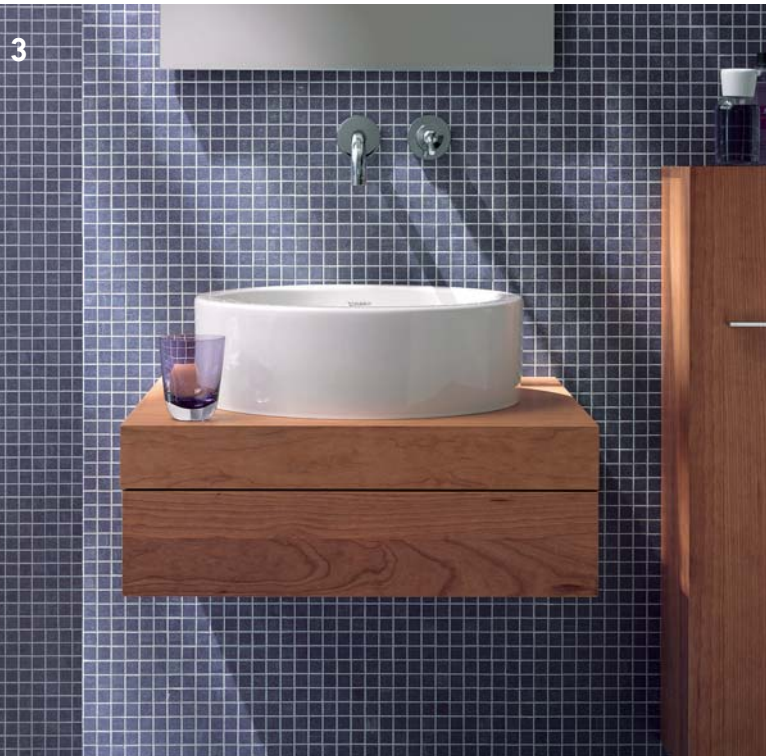

The guest toilet with plenty of storage space. Guests also appreciate having space for their things. The Fogo bathroom furniture range is a true winner when it comes to storage space – and even gives small bathrooms an inviting feeling. Here you can see a mirror cabinet, a low cabinet and console, alternatively combined with washbasins from the Bacino or Starck 1 series. Available finishes include real wood veneers of American walnut, Macassar, Ash Olive, American Cherry Tree and Bleached Oak.

Products: Bacino, Starck 1 (Design by Philippe Starck), Fogo

1	Order No.
Wash bowl, 370 mm cylindric, without overflow	# 0341370000
Console, 600 mm with drawer, American Cherry	# 8520

2	Order No.
Wall mounted toilet, Washdown model	# 0210090000
Toilet seat, with SoftClose automatic closure	# 0065880000
Bidet wall mounted	# 0274150000

3	Order No.
Wash bowl, 460 mm without overflow	# 0445460000
Console	see pic. 1

4	Order No.
Tall cabinet American Cherry	# 9550 R

5	Order No.
Mirror cabinet American Cherry	# 9672

Accessoires: Series Starck 1

Refined: the new Fogo low cabinet is ideal for guest bathrooms thanks to its shallow depth (4). Storage wonder: the Fogo mirror cabinet offers plenty of space for odds and ends (5).