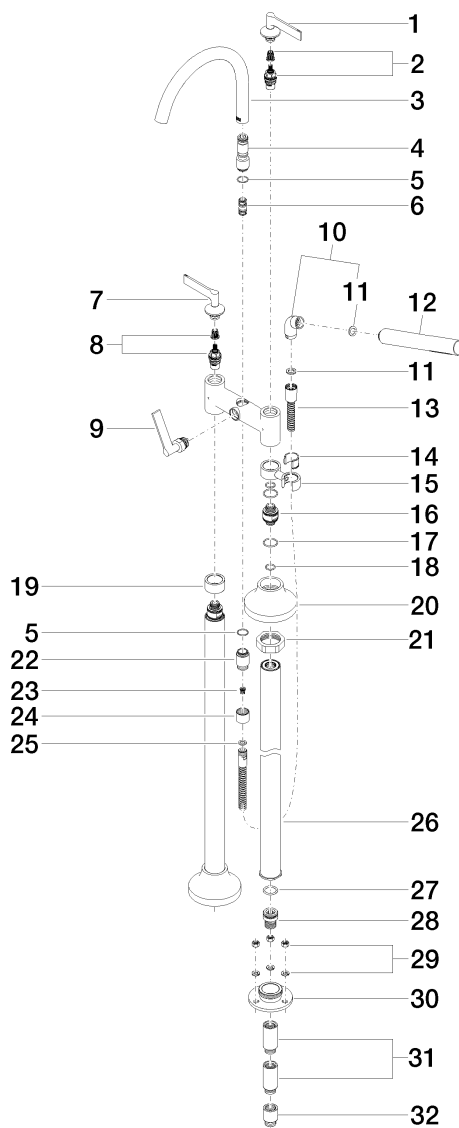

Vaia Two-hole bath mixer with stand tubes 220mm

Article number: 25943819

Vaia Two-hole bath mixer with stand tubes 220mm

Article number: 25943819

Exploded assembly drawing

Vaia Two-hole bath mixer with stand tubes 220mm

Article number: 25943819

Order quantity

No.	Article number	Name	Installation quantity
1	90208001201ff	handle (cold)	1
2	9090031300090	top	1
3	90282231700ff	spout	1
4	092403273ff	nipple	1
5	09141003290	seal	1
6	9021100110090	diverter	1
7	90208001301ff	handle (hot)	1
8	9090031310090	top	1
9	90208001502ff	diverter	1
10	04240418900ff	nipple	1
11	09142000290	seal	1
12	28013979ff	shower	1
13	093002072ff	hose	1
14	09184003590	sleeve	1
15	04281002901ff	holder	1
16	0929050212090	nipple	2
17	09141011290	seal	4
18	09141005590	seal	4
19	092810028ff	sleeve	1
20	90278001900ff	rosette	2
21	092330040-07	nut	1
22	092403121ff	nipple	1
23	09230113190	back-flow preventer	1
24	092102143ff	sleeve	1
25	09142002690	seal	2
26	04282200920ff	connection	2
27	09141008190	seal	2
28	092403094-07	nipple	2
29	0423100230090	fixing set	6

Vaia Two-hole bath mixer with stand tubes 220mm

Article number: 25943819

30	093011130-07	connection	4
31	0924030811090	extension	2
32	09240308090	extension	2

Flow rate chart