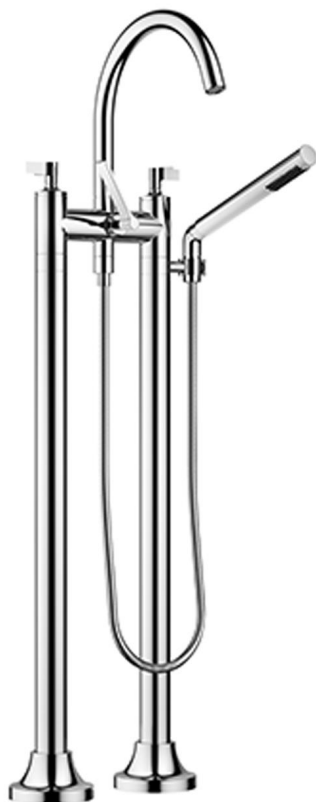

Vaia Two-hole bath mixer with stand tubes 220mm

Article number: 25943819

Vaia Two-hole bath mixer with stand tubes 220mm

Article number: 25943819

Exploded assembly drawing

Vaia Two-hole bath mixer with stand tubes 220mm

Article number: 25943819

Order quantity

No.	Article number	Name	Installation quantity
1	90208001201ff	handle (cold)	1
2	9090031300090	top	1
3	90282231700ff	spout	1
4	092403273ff	nipple	1
5	09141003290	seal	1
6	9021100110090	diverter	1
7	90208001301ff	handle (hot)	1
8	9090031310090	top	1
9	90208001502ff	diverter	1
10	04240418900ff	nipple	1
11	09142000290	seal	1
12	28013979ff	shower	1
13	093002072ff	hose	1
14	09184003590	sleeve	1
15	04281002901ff	holder	1
16	0929050212090	nipple	2
17	09141011290	seal	4
18	09141005590	seal	4
19	092810028ff	sleeve	1
20	90278001900ff	rosette	2
21	092330040-07	nut	1
22	092403121ff	nipple	1
23	09230113190	back-flow preventer	1
24	092102143ff	sleeve	1
25	09142002690	seal	2
26	04282200920ff	connection	2
27	09141008190	seal	2
28	092403094-07	nipple	2
29	0423100230090	fixing set	6

Vaia Two-hole bath mixer with stand tubes 220mm

Article number: 25943819

30	093011130-07	connection	4
31	0924030811090	extension	2
32	09240308090	extension	2

Flow rate chart