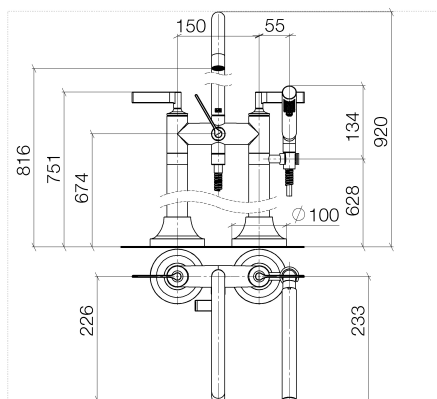

Vaia Two-hole bath mixer with stand tubes 220mm

Article number: 25943819

Vaia Two-hole bath mixer with stand tubes 220mm

Article number: 25943819

Exploded assembly drawing

Vaia Two-hole bath mixer with stand tubes 220mm

Article number: 25943819

Order quantity

No.	Article number	Name	Installation quantity
1	90208001201ff	handle (cold)	1
2	9090031300090	top	1
3	90282231700ff	spout	1
4	092403273ff	nipple	1
5	09141003290	seal	1
6	9021100110090	diverter	1
7	90208001301ff	handle (hot)	1
8	9090031310090	top	1
9	90208001502ff	diverter	1
10	04240418900ff	nipple	1
11	09142000290	seal	1
12	28013979ff	shower	1
13	093002072ff	hose	1
14	09184003590	sleeve	1
15	04281002901ff	holder	1
16	0929050212090	nipple	2
17	09141011290	seal	4
18	09141005590	seal	4
19	092810028ff	sleeve	1
20	90278001900ff	rosette	2
21	092330040-07	nut	1
22	092403121ff	nipple	1
23	09230113190	back-flow preventer	1
24	092102143ff	sleeve	1
25	09142002690	seal	2
26	04282200920ff	connection	2
27	09141008190	seal	2
28	092403094-07	nipple	2
29	0423100230090	fixing set	6

Vaia Two-hole bath mixer with stand tubes 220mm

Article number: 25943819

30	093011130-07	connection	4
31	0924030811090	extension	2
32	09240308090	extension	2

Flow rate chart