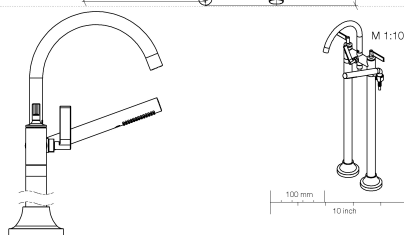

Vaia Two-hole bath mixer with stand tubes 220mm

Article number: 25943819

Vaia Two-hole bath mixer with stand tubes 220mm

Article number: 25943819

Exploded assembly drawing

Vaia Two-hole bath mixer with stand tubes 220mm

Article number: 25943819

Order quantity

No.	Article number	Name	Installation quantity
1	90208001201ff	handle (cold)	1
2	9090031300090	top	1
3	90282231700ff	spout	1
4	092403273ff	nipple	1
5	09141003290	seal	1
6	9021100110090	diverter	1
7	90208001301ff	handle (hot)	1
8	9090031310090	top	1
9	90208001502ff	diverter	1
10	04240418900ff	nipple	1
11	09142000290	seal	1
12	28013979ff	shower	1
13	093002072ff	hose	1
14	09184003590	sleeve	1
15	04281002901ff	holder	1
16	0929050212090	nipple	2
17	09141011290	seal	4
18	09141005590	seal	4
19	092810028ff	sleeve	1
20	90278001900ff	rosette	2
21	092330040-07	nut	1
22	092403121ff	nipple	1
23	09230113190	back-flow preventer	1
24	092102143ff	sleeve	1
25	09142002690	seal	2
26	04282200920ff	connection	2
27	09141008190	seal	2
28	092403094-07	nipple	2
29	0423100230090	fixing set	6

Vaia Two-hole bath mixer with stand tubes 220mm

Article number: 25943819

30	093011130-07	connection	4
31	0924030811090	extension	2
32	09240308090	extension	2

Flow rate chart