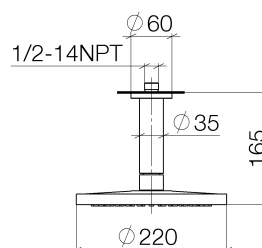

Product specifications

- rain flow
- with anti-scale system
- rain shower \varnothing 220mm
- rosette \varnothing 60 mm optional
- 1/2" connection
- max. flow 9 l/min

Available for delivery from the second quarter of 2017.

Bath & Spa

Lissé Rain shower with ceiling fixing

Article number: 28669970

Surfaces

- chrome 28669970-00
- platinum matt 28669970-06

Exploded assembly drawing

Order quantity

No.	Article number	Name	Installation quantity
1	092722040ff	rosette	1
2	09141014190	seal	1
3	091103080ff	connection	1
4	09230107590	insert	1
5	04120509200ff	shower	1
6	09300906990	key	1

Flow rate chart