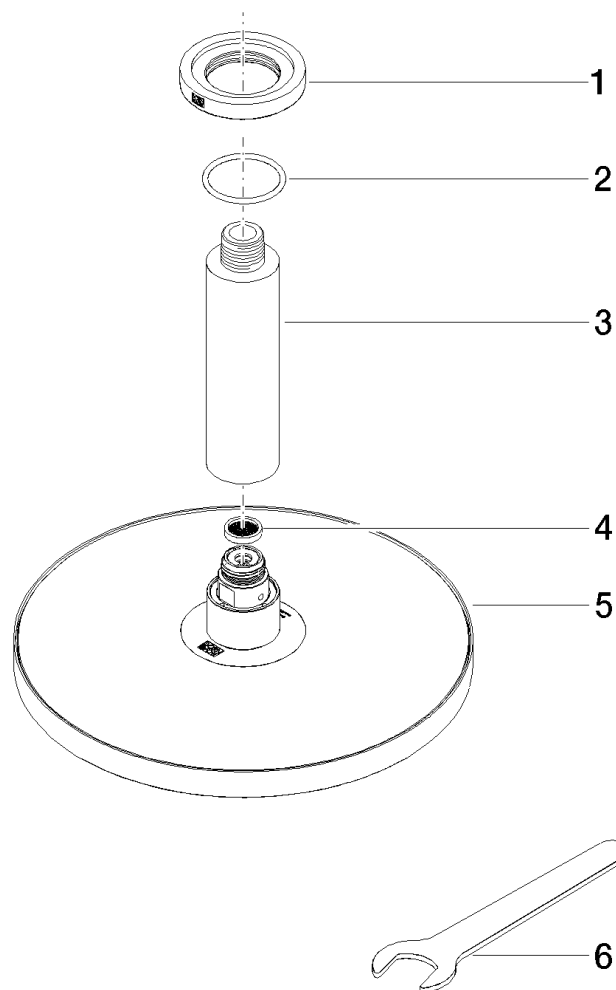

Product specifications

- rain flow
- with anti-scale system
- rain shower \varnothing 220mm
- rosette \varnothing 60 mm optional
- 1/2" connection
- max. flow 9 l/min

Available for delivery from the second quarter of 2017.

Bath & Spa

Lissé Rain shower with ceiling fixing

Article number: 28669970

Surfaces

- chrome 28669970-00
- platinum matt 28669970-06

Exploded assembly drawing

Order quantity

No.	Article number	Name	Installation quantity
1	092722040ff	rosette	1
2	09141014190	seal	1
3	091103080ff	connection	1
4	09230107590	insert	1
5	04120509200ff	shower	1
6	09300906990	key	1

Flow rate chart