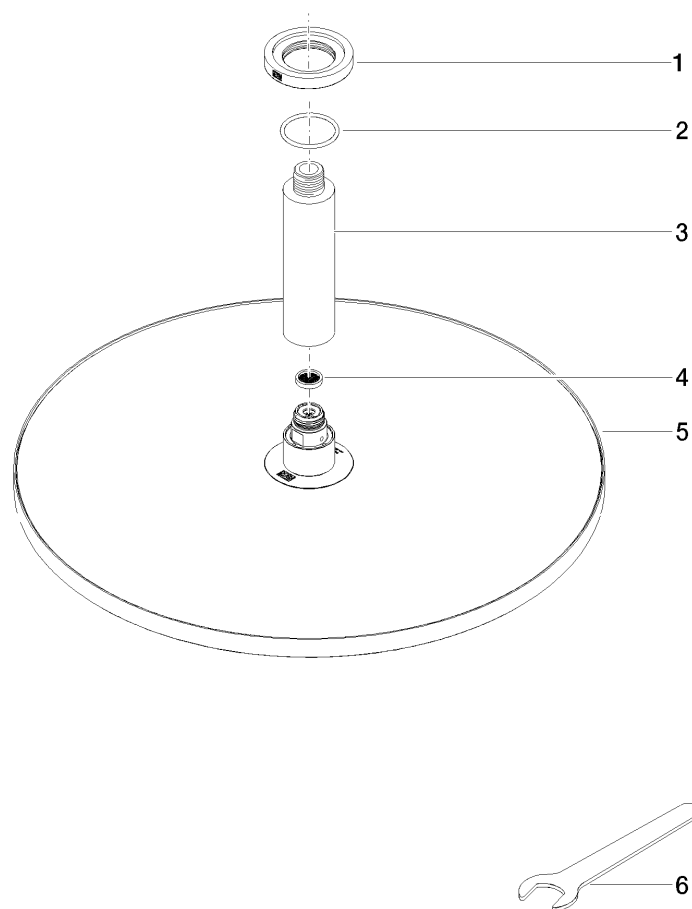

Product specifications

- rain flow
- with anti-scale system
- rain shower \varnothing 400 mm
- rosette \varnothing 60 mm optional
- 1/2" connection
- max. flow 14 l/min

Available for delivery from the second quarter of 2017.

Surfaces

- chrome 28699970-00
- platinum matt 28699970-06
- 28699970-99

Exploded assembly drawing

Order quantity

No.	Article number	Name	Installation quantity
1	092722040ff	rosette	1
2	09141014190	seal	1
3	091103080ff	connection	1
4	09230107590	insert	1
5	04120509000ff	shower	1
6	09300906990	key	1

Flow rate chart