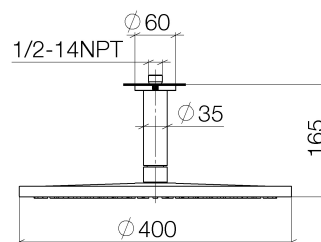

Product specifications

- rain flow
- with anti-scale system
- rain shower \varnothing 400 mm
- rosette \varnothing 60 mm optional
- 1/2" connection
- max. flow 14 l/min

Available for delivery from the second quarter of 2017.

Surfaces

- chrome 28699970-00
- platinum matt 28699970-06
- 28699970-99

Exploded assembly drawing

Order quantity

No.	Article number	Name	Installation quantity
1	092722040ff	rosette	1
2	09141014190	seal	1
3	091103080ff	connection	1
4	09230107590	insert	1
5	04120509000ff	shower	1
6	09300906990	key	1

Flow rate chart