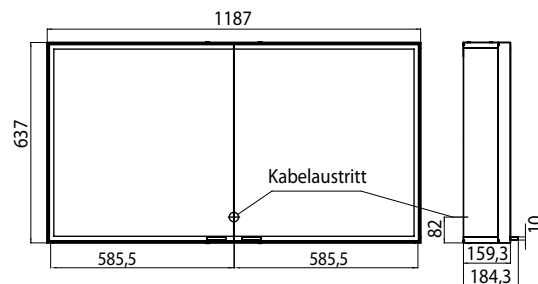

Illuminated mirror cabinet prestige, 1187 mm, IP 44 without Bluetooth

Art.No.9897 060 22

Wall-mounted-model, high: 637 mm, Surrounding LED illumination with touch-sensor, brightness in three steps and luminous colour (cold: 6.000 K / warm: 3.000 K) continuously dimmable, double mirror doors and mirrored rear wall. Multi-functional column with magnetic strip, illuminated accessory holders, 4 shelves, 2 sockets, Energy efficiency grade: A-A++