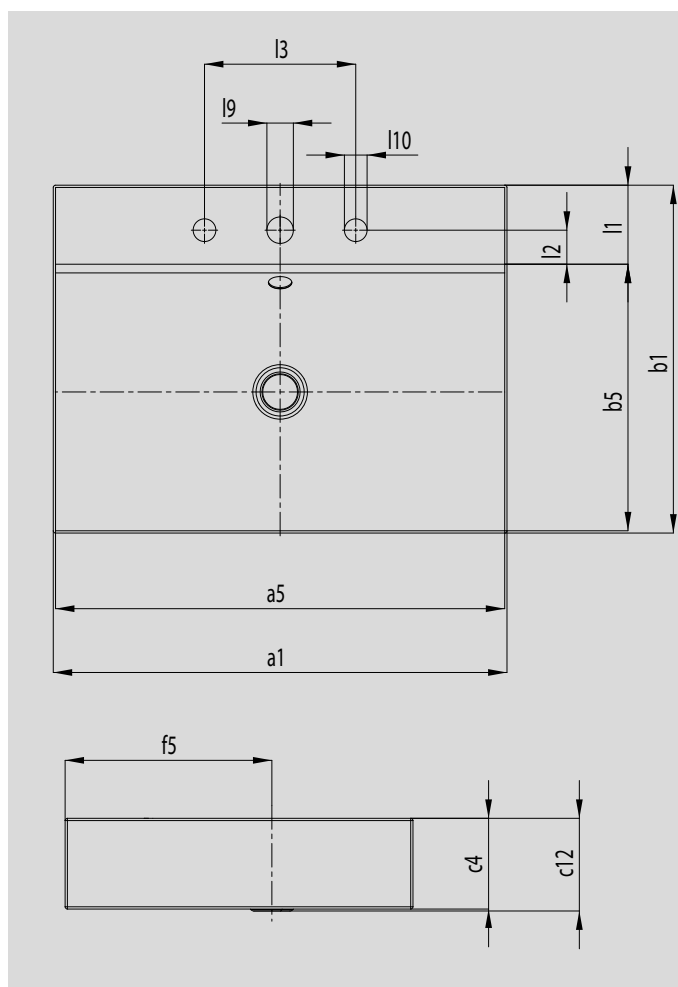

SILENIO COUNTERTOP WASHBASIN

(HEIGHT OF RIM 120 MM)

- fluid and sensually modern design all at once
- optimum comfort through generous dimensioning of the washbasin
- soft, organic interior shape
- geometry allows fittings with short spout leaving ample space for washing
- together with the SILENIO bath and SCONA shower surface, they form a perfect bathroom fitted out entirely with steel enamel
- designed by Anke Salomon

Similar illustrations

Model No.		3042	3043	3049
External length	a1	600	900	1200 mm
Internal length	a5	594	894	1194 mm
External width	b1	460	460	460 mm
Internal width	b5	352,5	352,5	352,5 mm
Height of rim	c4	120	120	120 mm
Distance basin surface to bottom edge of waste hole	c12	123	123	123 mm
Distance outer edge to centre of waste hole	f5	273,4	273,4	273,4 mm
Depth of tap deck	l1	104,5	104,5	104,5 mm
Distance tap holes to edge	l2	45	45	45 mm
Distance of tap holes	l3	200	200	200 mm
Diameter of centre tap hole	l9	35	35	35 mm
Diameter of outside tap holes (3 tap holes only)	l10	30	30	30 mm
Weight of the enamelled washbasin in kg		13	17	16