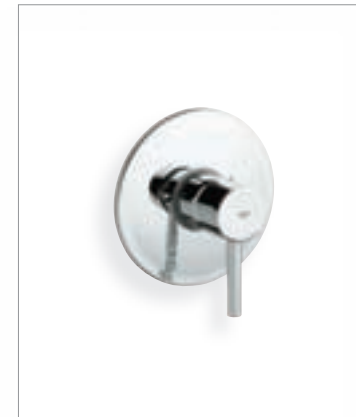

19 286 000
Shower trim set