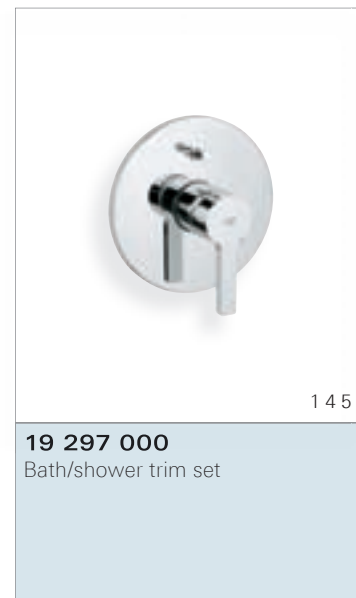

145

**33 850 000**  
Bath/shower mixer  
with shower wall holder set  
Sena Stick hand shower  
non-adjustable wall holder

145

**33 849 000**  
Bath/shower mixer

145

**19 297 000**  
Bath/shower trim set

268