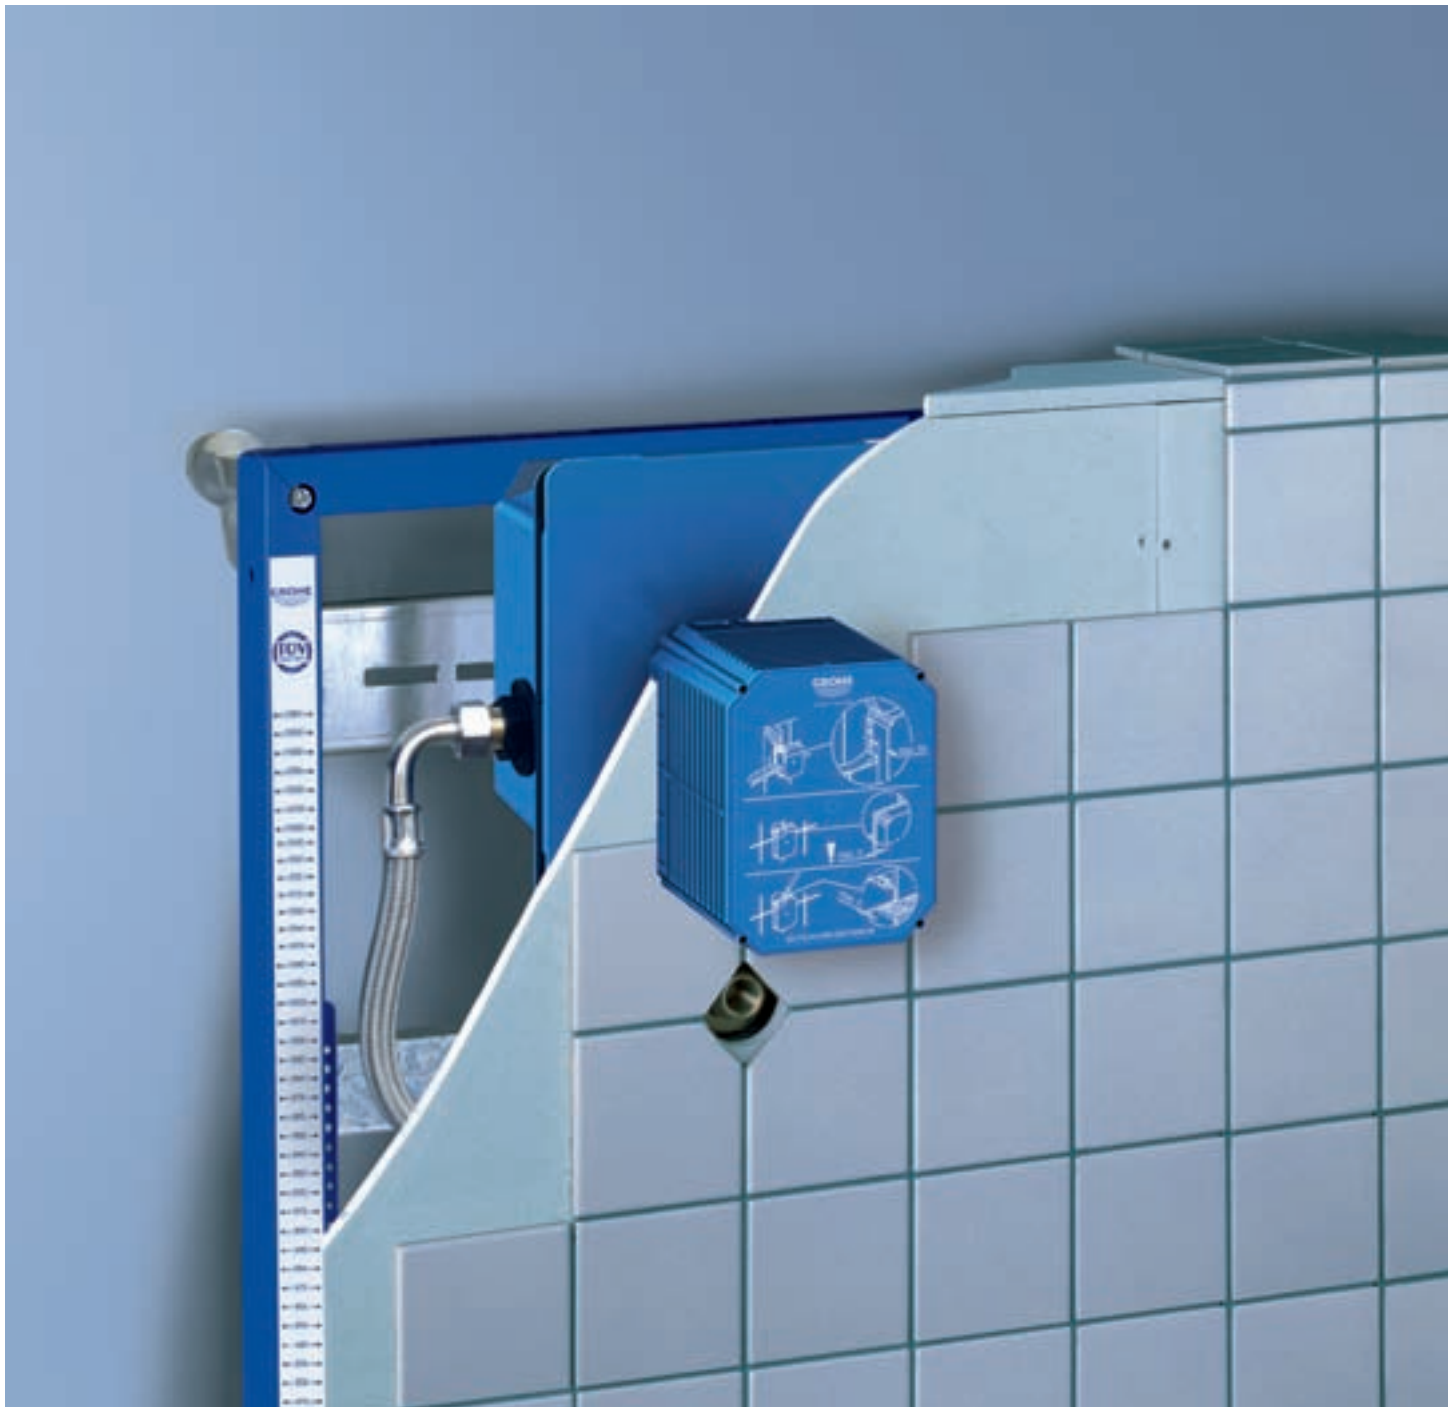

GROHE RAPIDO U

Rapido U is our universal concealed body for the installation of urinals. With a depth of only 80 mm, Rapido U can be used with a choice of manual or electronic actuation plates. Electronic actuation plates feature the latest energy-efficient technology for reduced power consumption. They can be either battery or mains (230V) operated, while the standardization of the plate sizes means that it is now possible to upgrade from manual to electronic at a later date. Available in Cosmopolitan, Contemporary and Authentic design styles, the plates complement the GROHE range of WC actuation plates – allowing for a coordinated look throughout your project.

37 338 000 GROHE Rapido U Roughing-in set for urinal for manual actuation or Tectron infra-red electronic 6 V or 230 V	38 846 MF0*6 Skate Cosmopolitan Manual activation for urinal security glass surface chrome/daVinci white	38 784 000*5 Skate Cosmopolitan Manual activation for urinal Wall plate
38 804 000*3 Nova Cosmopolitan Manual activation for urinal Wall plate	38 857 000*3 Arena Cosmopolitan Manual activation for urinal Wall plate	38 808 000*4 Surf Manual activation for urinal Wall plate
37 336 000 Tektron Surf infra-red electronic for urinal transformer with supply voltage 230 V AC 37 337 000 6 V DC battery supply	37 321 000*2 Tektron Skate, infra-red electronic for urinal, transformer with supply voltage 230 V AC 37 324 SD0 6 V DC battery supply	37 419 000*1 Tektron Skate infra-red control with additional manual actuation for flushing cistern GD 2

*1
also available in
SD0

*2
also available in
SH0, SD0

*3
also available in
P00,SH0

*4
also available in
P00,SP0, SH0

*5
also available in
P00, SH0, SD0

*6
also available in
LS0, BS0, KSO

1