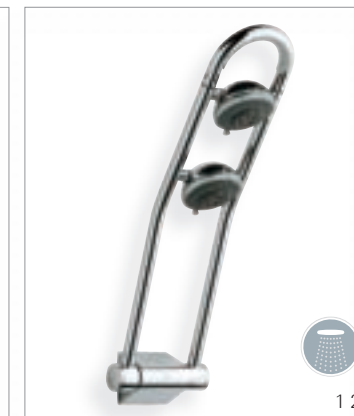

27 005 000
Shower system concealed