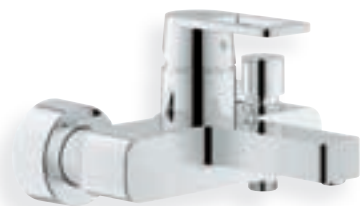

BATH & SHOWER COLLECTION

- 32 638 000 Bath/shower mixer
- 28 347 000 Sena shower Set