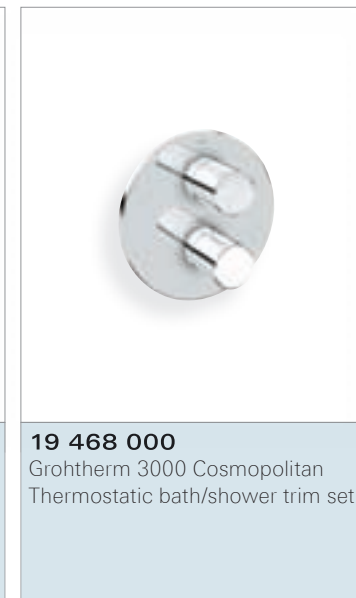

34 276 000
Grotherm 3000 Cosmopolitan
Thermostatic bath/shower mixer

28 347 000
Sena
shower set
900 mm

19 468 000
Grotherm 3000 Cosmopolitan
Thermostatic bath/shower trim set