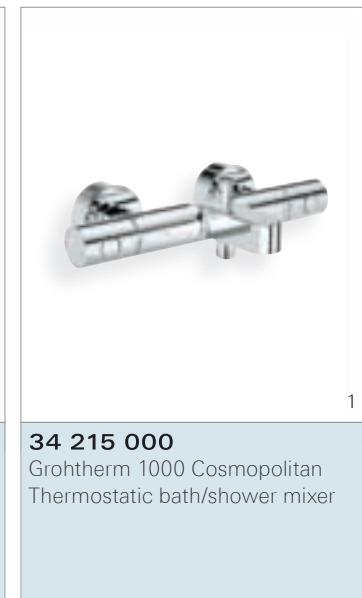

27 368 000
Euphoria Cosmopolitan
Shower set with hand shower stick
rail 900mm
soap dish

34 215 000
Grotherm 1000 Cosmopolitan
Thermostatic bath/shower mixer

GROHE
SilkMove®

GROHE
SilkMove® ES

GROHE
StarLight®

GROHE
EcoJoy™

Basin mixer

Thermostats

QuickFix®

1

2

3