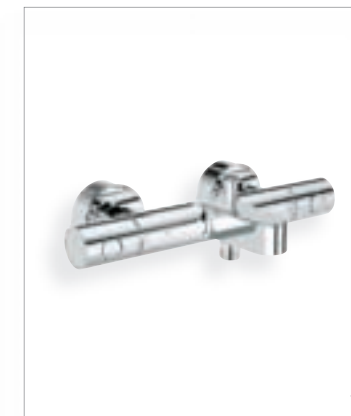

34 215 000
Thermostatic bath mixer