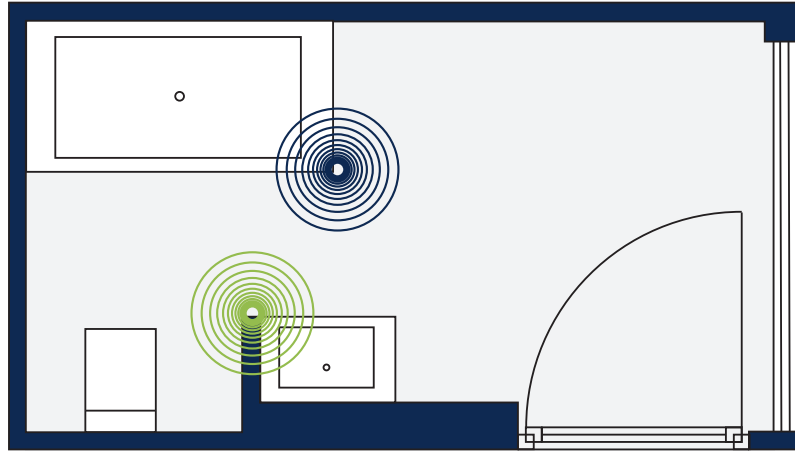

## BASIN

- 23 296 000 Basin mixer high spout
- 19 409 000 Basin mixer wall mounted
- 20 304 000 3-hole basin mixer
- 32 635 000 Concealed body for 19 409 000