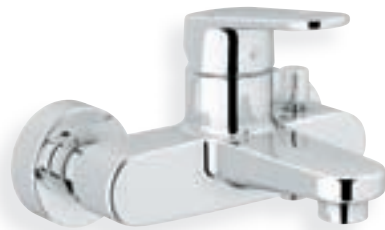

BATH & SHOWER COLLECTION

- 33 553 002 Bath/shower mixer
- 27 232 001 Shower set Euphoria Champagne 600 mm