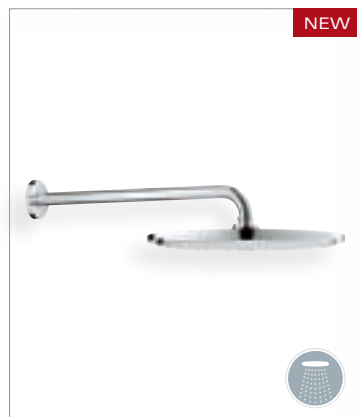

GROHE HEAD SHOWER BUNDLES

Enjoy the perfect fit and design combination for your bathroom, with GROHE head shower preconfigured bundles in GROHE StarLight® Chrome finish. There's a complete range to choose from, featuring different sizes and shapes. All GROHE head showers are equipped with GROHE DreamSpray® technology and SpeedClean nozzles for easy cleaning.

NEW

26 056 000
Head shower set 310
projection 380 mm
Spray pattern: Rain
26 066 000
with 9.5 l/min. GROHE EcoJoy™