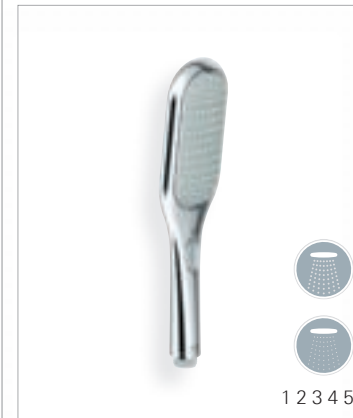

27 274 000
Hand shower Eco Stick
2 spray patterns: Rain, SmartRain
27 281 000
with 9.5 l/min. GROHE EcoJoy™