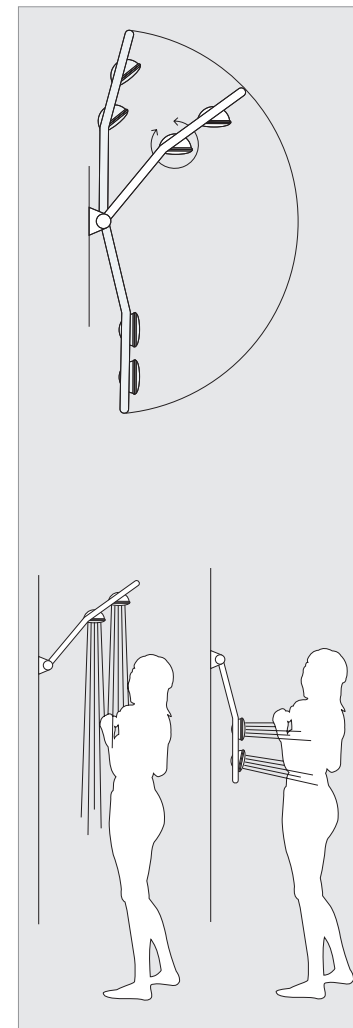

Thanks to its ingenious design, Freehander can simply be turned from an overhead shower to a side shower.