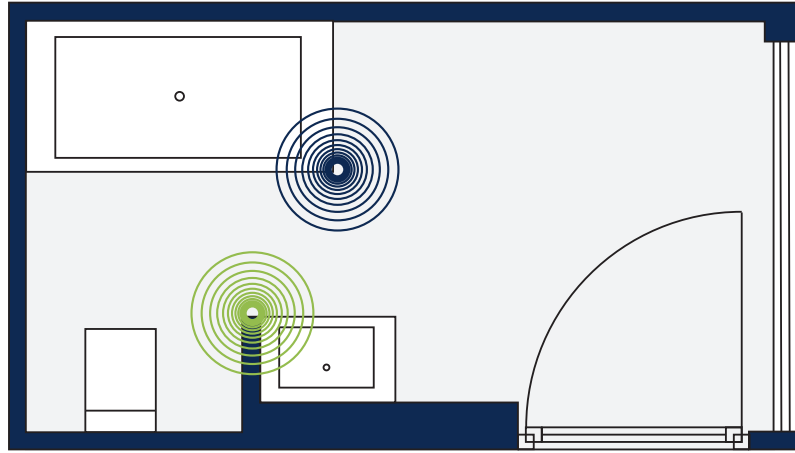

## BASIN

- 32 628 000 Basin mixer high spout
- 19 408 000 Basin mixer wall mounted
- 20 299 000 3-hole basin mixer
- 33 769 000 Concealed body for 19 408 000