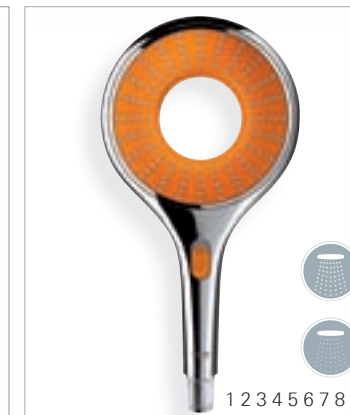

27 444 000 Hand shower 150
Chrome/Orange
2 spray patterns: Rain, SmartRain
27 444 001 with 9.5 l/min.
GROHE EcoJoy™