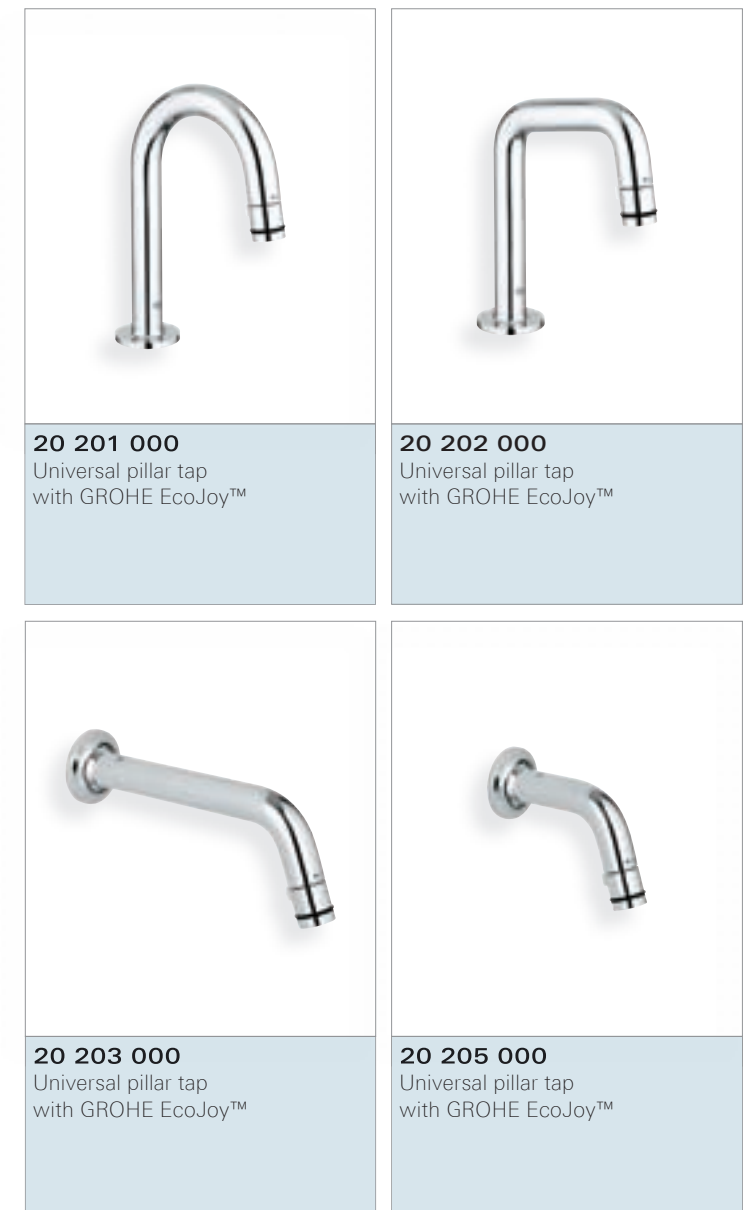

GROHE UNIVERSAL

Reduced to the essentials, the Universal Pillar Tap is the stylish and economical solution for guest bathrooms with a single-source supply of cold or pre-heated water.

Its slender, understated design and universal appeal complements all Cosmopolitan and Contemporary faucet lines, while the customary faucet lever or handle is replaced with a simple twist of the end of the spout.

Finished in GROHE StarLight® chrome, the collection offers a choice of four designs to meet the requirements of your installation. Choose from deck-mounted with either a C-shaped or 7° spout, or wall-mounted with a choice of 105 mm or 185 mm spout projection – to accommodate a range of basin styles.

Universal pillar tap 20 202 000

Finish
Chrome

Accessories
see page 138