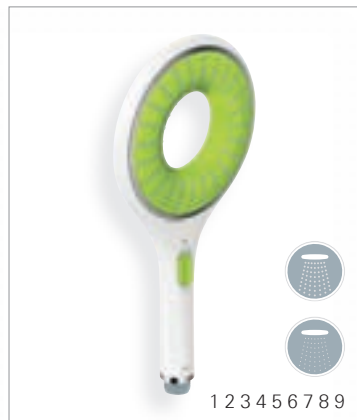

27 276 LS0
Hand shower Icon 150
2 spray patterns: Rain, SmartRain
27 283 LS0
with 9.5 l/min. GROHE EcoJoy™