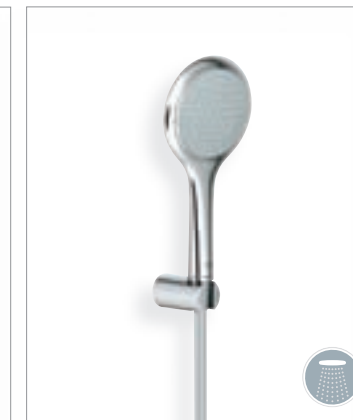

1 2 3 4 5

27 526 000
Shower wall holder set
with hand shower Solo 100
non-adjustable wall holder
27 380 000
with 9.5 l/min. GROHE EcoJoy™