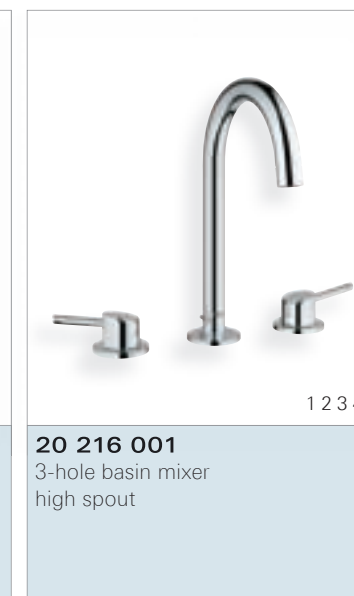

GROHE
SilkMove®

GROHE
StarLight®

GROHE
EcoJoy™

WINNER
GROHE

QuickFix®

1
GOOD
DESIGN

2
iF
product
design
award
2011

3
reddot
design award
winner 2012

4
GOOD
DESIGN