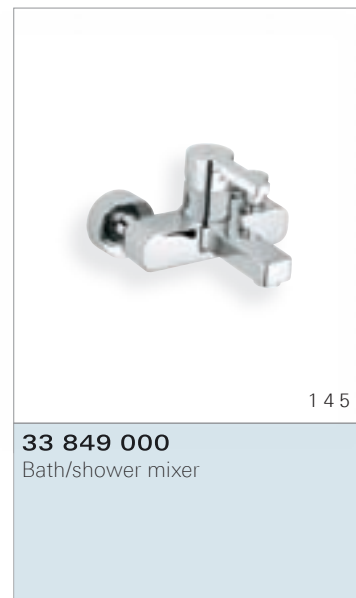

145

**33 850 000**  
Bath/shower mixer  
with shower wall holder set  
Sena Stick hand shower  
non-adjustable wall holder

145

**33 849 000**  
Bath/shower mixer

145

**19 297 000**  
Bath/shower trim set

268