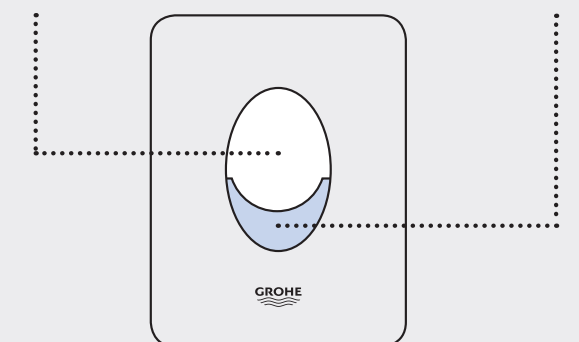

Press the Eco button and flush with a reduced three-litre volume.

Choose dual flush technology and use up to 50% less water.