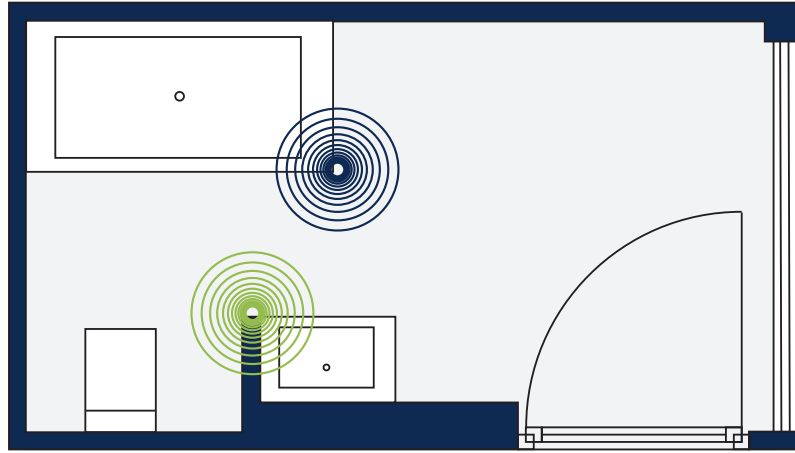

BASIN

- 33 155 002 Basin mixer with pull out spout
- 20 301 000 3-hole basin mixer

BASIN COLLECTION

- 32 612 002 Basin mixer

BATH & SHOWER COLLECTION

- 33 553 002 Bath/shower mixer
- 27 232 001 Shower set Euphoria Champagne 600 mm

WALL/HEAD SHOWER

- 27 491 000 Euphoria Cosmopolitan head shower 180 mm
- 28 576 000 Shower arm metal projection 286 mm
- 19 537 002 Shower trim set
- 35 501 000 Rapido E single lever mixer (concealed installation)

SHOWER SYSTEM

- 27 296 001 Euphoria Shower System