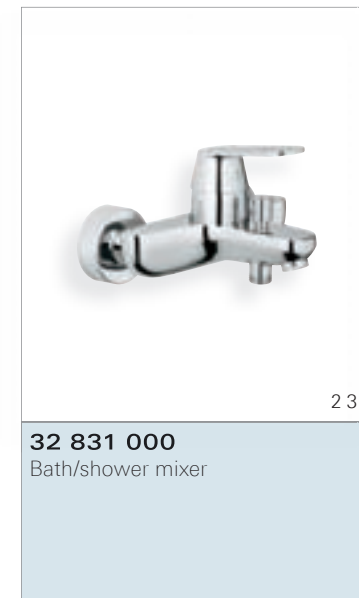

19 382 000
Bath/shower trim set

32 831 000
Bath/shower mixer