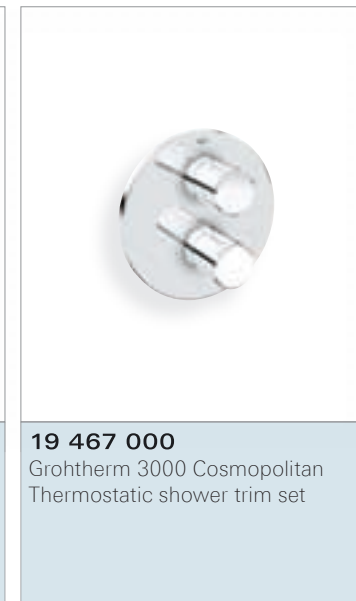

34 274 000
Grotherm 3000 Cosmopolitan
Thermostatic shower mixer

19 467 000
Grotherm 3000 Cosmopolitan
Thermostatic shower trim set