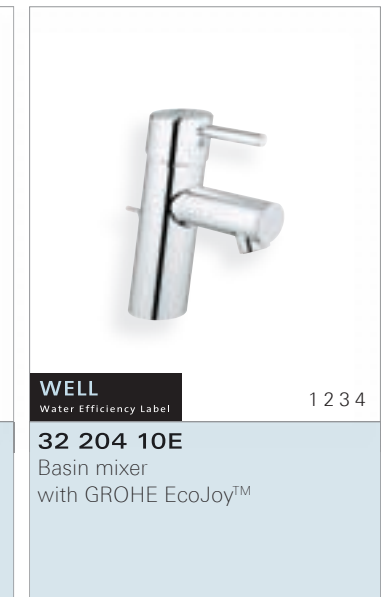

GROHE
SilkMove®

GROHE
StarLight®

GROHE
EcoJoy™

WINNER
GROHE

QuickFix®

1
GOOD
DESIGN

2
iF
product
design
award
2011

3
reddot
design award
winner 2012

4
GOOD
DESIGN