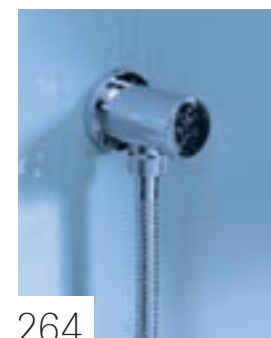

GROHE ACCESSORIES

SHOWER
ACCESSORIES