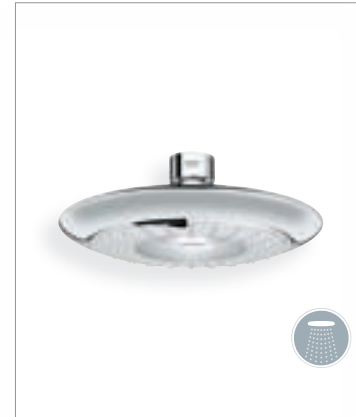

27 437 000
Head shower Icon 190
chrome plated spray plate
Spray pattern: Rain
27 439 000
with 9.5 l/min. GROHE EcoJoy™