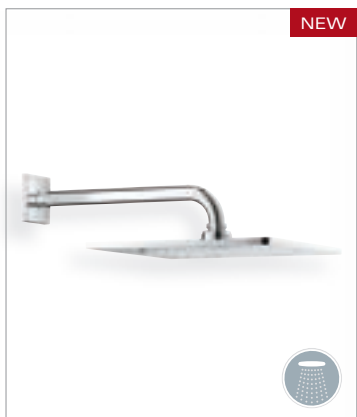

NEW

26 060 000
Head shower set F-Series 254
projection 286 mm
Spray pattern: Rain
26 070 000
with 9.5 l/min. GROHE EcoJoy™