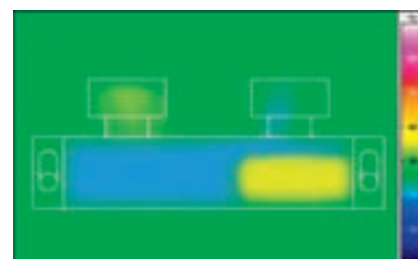

Thermal image
with GROHE CoolTouch®