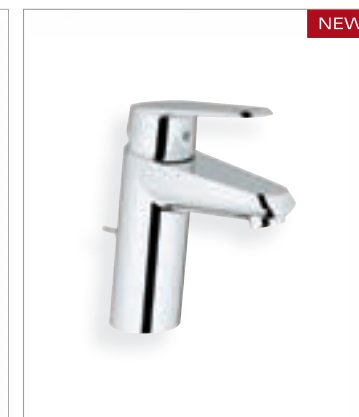

23 384 20E
Basin mixer
with GROHE SilkMove® ES