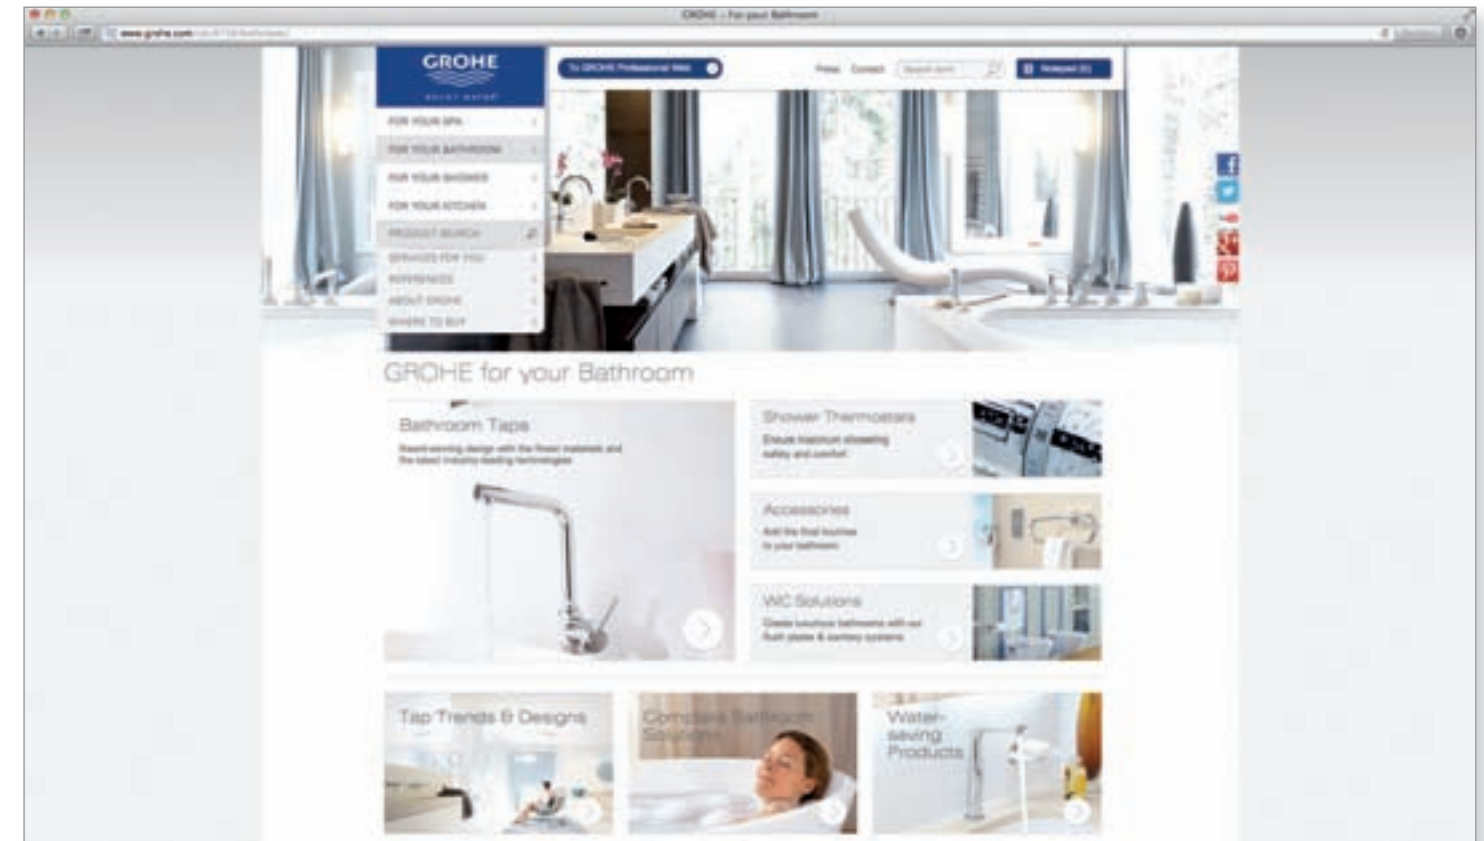

GROHE ONLINE

DIGITAL ANSWERS TO YOUR QUESTIONS

Have you found the fitting you want, but need more detailed information? You can look up your favourite products on our website. Here you will also find the answers to questions about where you can view, test or purchase the products.