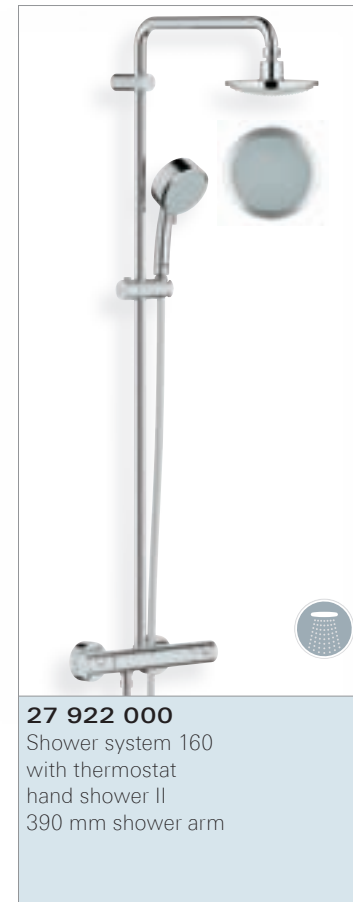

27 922 000
Shower system 160
with thermostat
hand shower II
390 mm shower arm

GROHE
EcoJoy™

GROHE
CoolTouch®

GROHE
DreamSpray®

GROHE
StarLight®

GROHE
TurboStat®

SpeedClean

Inner WaterGuide

SafeStop

AquaDimmer

TwistFree