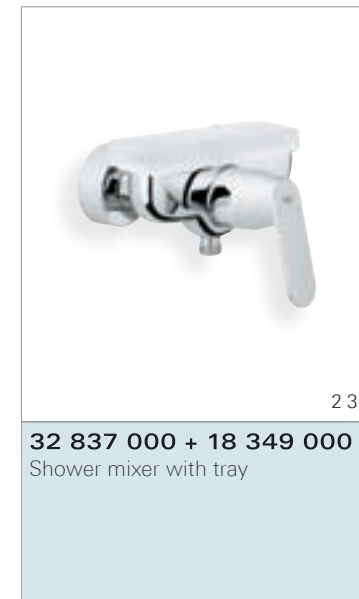

19 383 000
Shower trim set

32 837 000 + 18 349 000
Shower mixer with tray