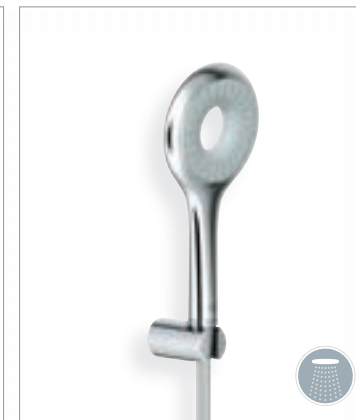

27 527 000
Shower wall holder set
with hand shower Icon 100
non-adjustable wall holder
27 383 000
with 9,5l GROHE EcoJoy™