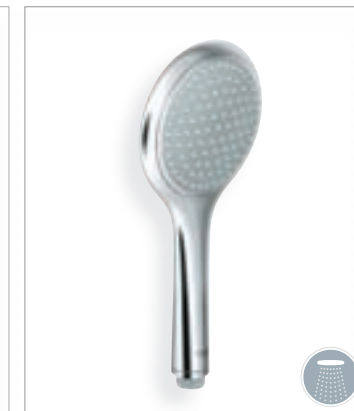

1 2 3 4 5

27 338 000
Hand shower Solo 100
27 376 000
with 9.5 l/min. GROHE EcoJoy™