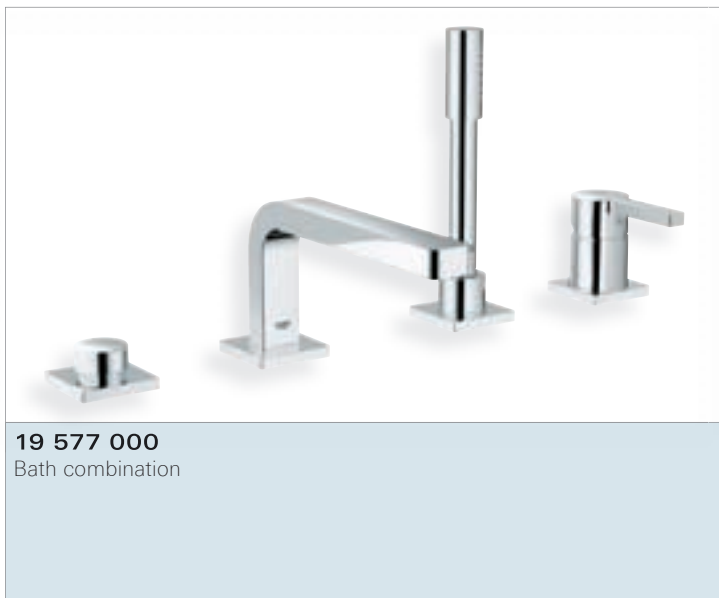

33 850 000
Bath/shower mixer
with shower wall holder set
Sena Stick hand shower
non-adjustable wall holder

19 577 000
Bath combination