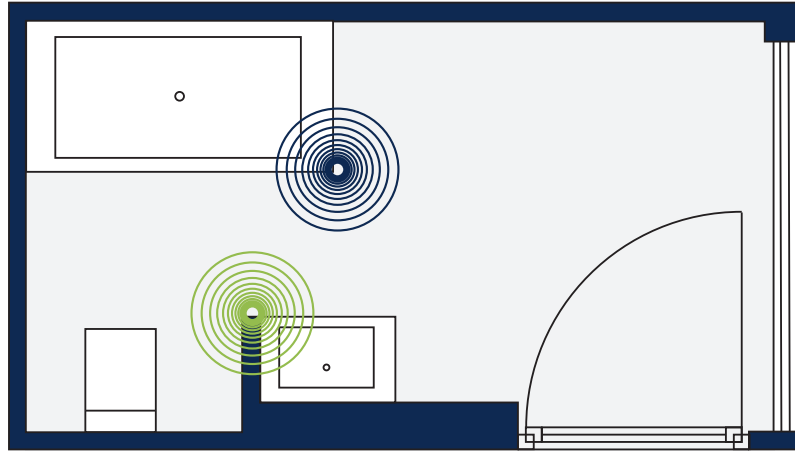

UPGRADE OPTIONS

BASIN

- 23 297 000 Basin mixer high spout
- 19 479 000 Basin mixer wall mounted
- 20 307 000 3-hole basin mixer
- 32 635 000 Concealed body for 19 479 000

BATH & ADDITIONAL PRODUCT

- 19 579 000 4-hole bath combination

BASIN COLLECTION

- 32 631 000 Basin mixer

BATH & SHOWER COLLECTION

- 32 638 000 Bath/shower mixer
- 28 347 000 Sena shower Set

WALL/HEAD SHOWER

- 27 286 000 Rainshower® F-Series
  20" Ceiling Shower
  508 x 508 mm
- 19 568 000 Grohtherm 3000 Cosmopolitan
  Thermostatic shower mixer
- 35 500 000 Rapido T thermostatic mixer

SHOWER SYSTEM

- 27 469 000 Rainshower® F-Series Shower System