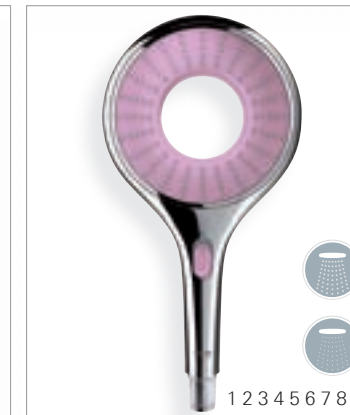

27 447 000
Hand shower 150
Chrome/Pink
2 spray patterns: Rain, SmartRain
27 447 001
with 9.5 l/min. GROHE EcoJoy™