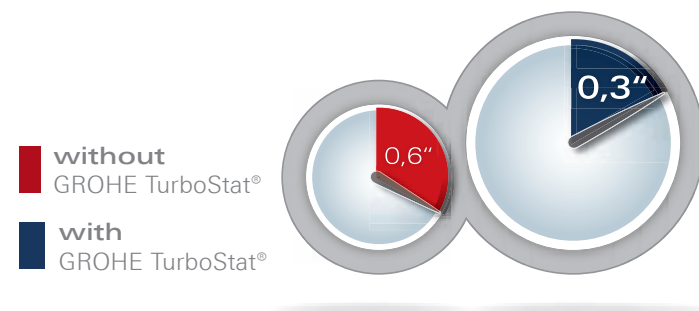

Exceptionally swift reaction to water-pressure fluctuations.