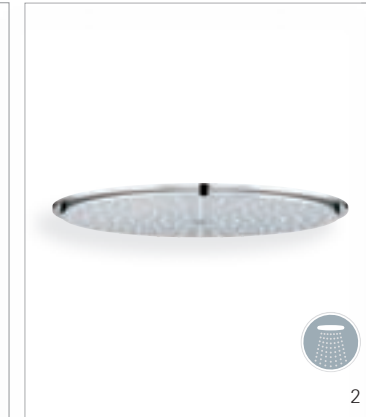

27 477 000
Head shower 310
metal
Spray pattern: Rain ●
27 478 000
with 9.5 l/min. GROHE EcoJoy™ ●