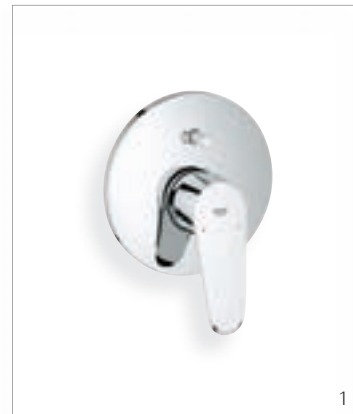

1

19 548 002
Bath/shower trim set