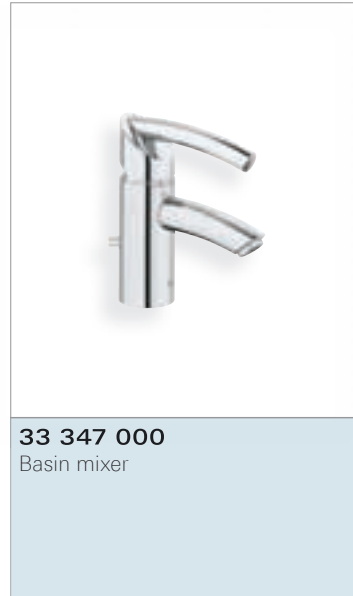

33 347 000
Basin mixer

Basin mixer
33 347 000

Finish
Chrome

Accessories
see page 140