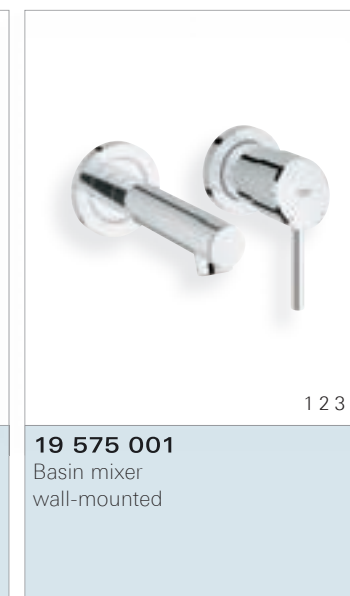

GROHE
SilkMove®

GROHE
StarLight®

GROHE
EcoJoy™

WINNER
GROHE

QuickFix®

1
GOOD
DESIGN

2
iF
product
design
award
2011

3
reddot
design award
winner 2012

4
GOOD
DESIGN