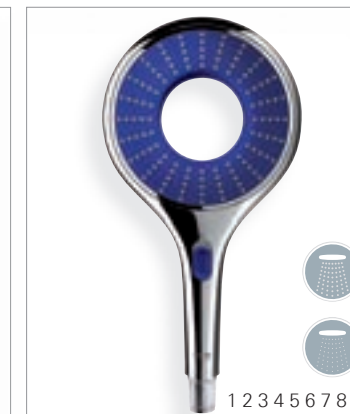

27 449 000
Hand shower 150
Chrome/Blue
2 spray patterns: Rain, SmartRain
27 449 001
with 9.5 l/min. GROHE EcoJoy™