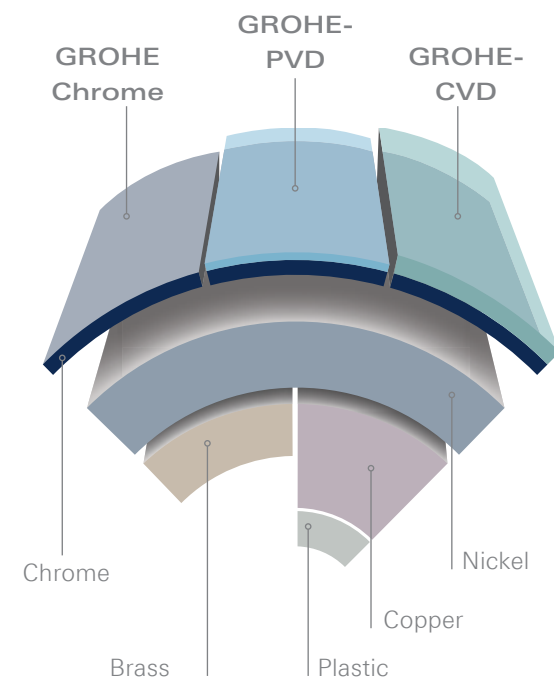

Continuous improvement over the last 75 years has seen our unique plating process refined to produce a robust and immaculate surface that is recognised as one of the best finishes in the world. This is thanks to rigorous quality controls and ongoing investment, giving you a lifetime of enjoyment.

As well as the classic chrome finish, GROHE uses state-of-the-art machinery to deliver exceptional quality finishes. The physical vapour deposition (PVD) process ensures that the surface composition is three-times harder, delivering glistening gold or sophisticated stainless-steel finishes. As well as being harder, the surface is also ten times more scratch resistant, so it can be cherished for a lifetime. The zenith is GROHE's new SuperBlack surface that surpasses all other benchmarks and is an industry-first. This has been made possible by employing a chemical vapour deposition (CVD) process. It is five times harder than chrome and has a special coating that makes it a hundred times more scratch resistant.

Across the spectrum of GROHE finishes, from matt to shiny and in all colour choices, GROHE StarLight® offers a made-to-last finish. The flawless, long-lasting surface is designed to be extremely resistant to dirt and scratches, making maintenance effortless and ensuring good-as-new looks for many years.

GROHE StarLight® surface composition