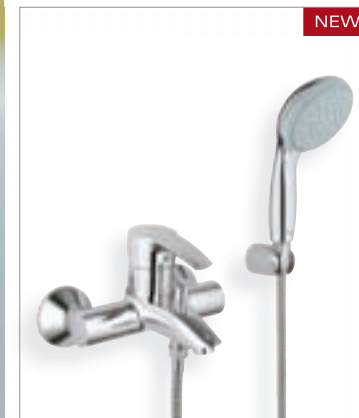

NEW

33 592 001
Bath/shower mixer
with shower wall holder set
New Tempesta 100 hand shower II
9.5 l/min GROHE EcoJoy™
non-adjustable wall holder

	 NEW		
32 552 001 Basin mixer 33 552 00E with GROHE EcoJoy™	23 374 10E Basin mixer with GROHE SilkMove® ES	33 565 001 Bidet mixer	38 862 000 Skate Wall plate for dual flush
33 590 001 Shower mixer	19 507 001 Shower trim set	34 143 000 Grotherm 1000 Thermostatic shower mixer	
		34 155 000 Grotherm 1000 Thermostatic bath/shower mixer	
33 591 001 Bath/shower mixer	19 506 001 Bath/shower trim set	34 155 000 Grotherm 1000 Thermostatic bath/shower mixer	27 600 000 New Tempesta 100 Shower set with hand shower III 9.5 l/min GROHE EcoJoy™ rail 900mm GROHE EasyReach™ tray

GROHE
SilkMove®

GROHE
SilkMove® ES

GROHE
StarLight®

GROHE
EcoJoy™

WINNER
GROHE

Basin mixer

WINNER
GROHE

Thermostats