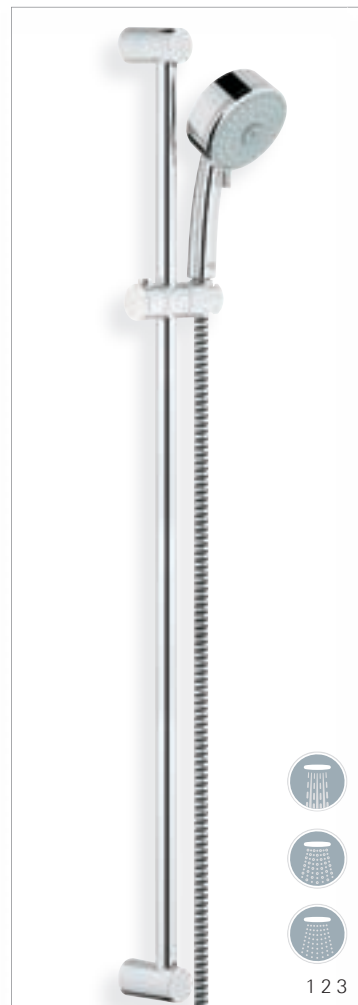

1 2 3

27 789 000
Shower set with hand shower III
rail 900 mm