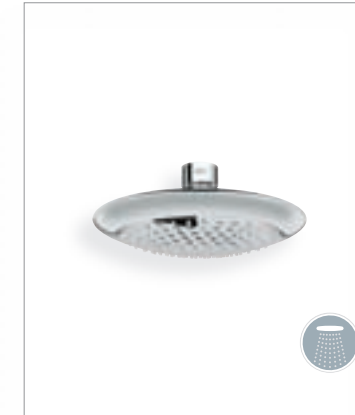

1 2 3 4 5

27 436 000
Head shower Solo 190
chrome plated spray plate
spray pattern: Rain
27 438 000
with 9.5 l/min. GROHE EcoJoy™