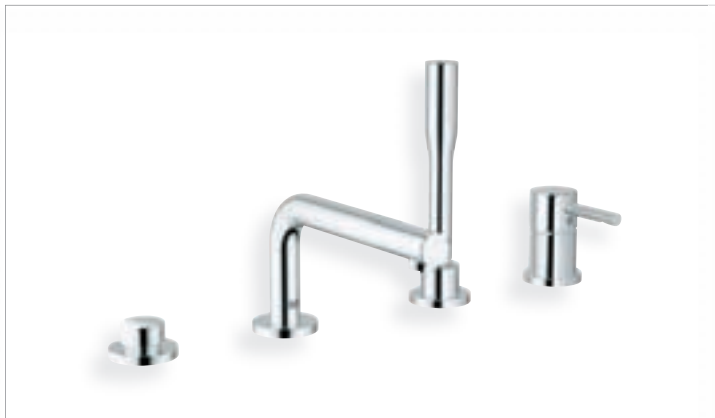

19 578 000
Bath combination