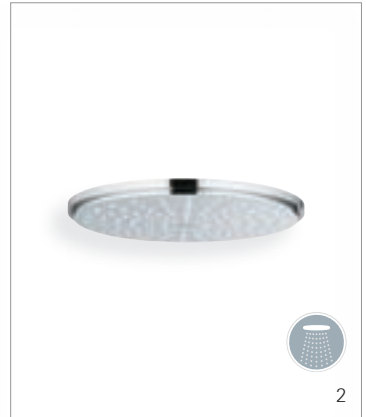

28 368 000
Head shower 210
metal
Spray pattern: Rain ●
28 368 00E
with 9.5 l/min. GROHE EcoJoy™ ●