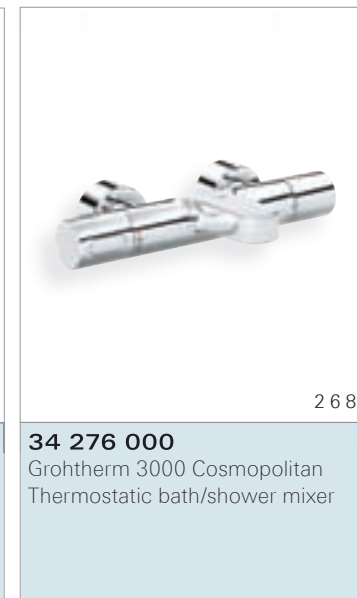

145

**33 850 000**  
Bath/shower mixer  
with shower wall holder set  
Sena Stick hand shower  
non-adjustable wall holder

145

**33 849 000**  
Bath/shower mixer

145

**19 297 000**  
Bath/shower trim set

268