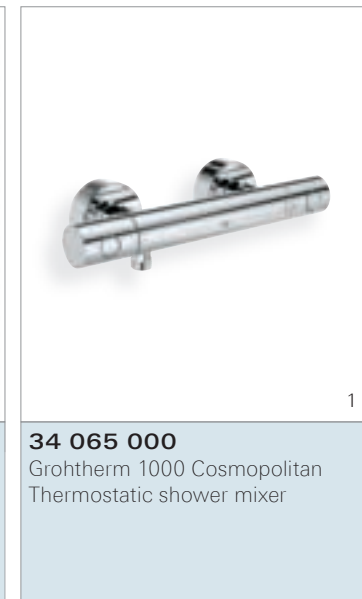

**13 262 000**  
Bath spout with diverter  
**13 261 002**  
Bath spout

**38 844 000**  
Arena Cosmopolitan  
Wall plate for dual flush

**32 837 000 + 18 349 000**  
Shower mixer with tray

**19 383 000**  
Shower trim set