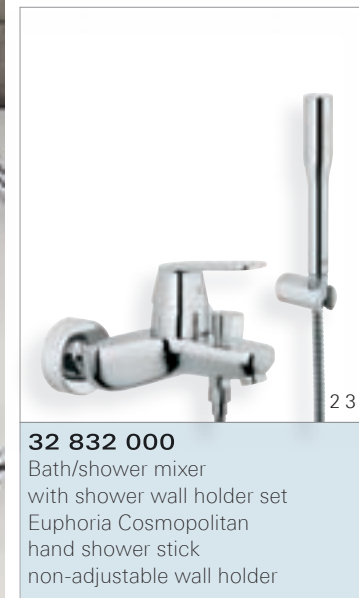

# GROHE EUROSMART COSMOPOLITAN

**Bath/shower mixer**  
32 832 000

**Finish**  
Chrome

**Accessories**  
see page 138

**32 832 000**  
Bath/shower mixer  
with shower wall holder set  
Euphoria Cosmopolitan  
hand shower stick  
non-adjustable wall holder