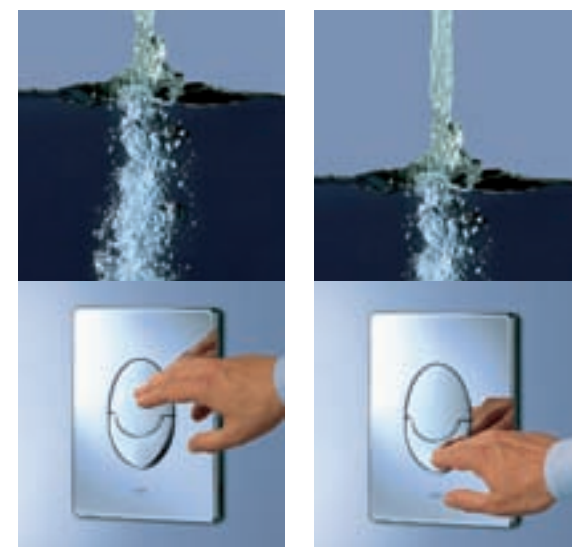

Simple installation

Whether you are planning a new project or modernising your existing bathroom, our Rapid SL frame system ensures hassle-free bathroom installation. Frames can either be built into stud walls or placed in front of a brick or stud wall – so there's no need to spend time and money hacking off old tiling. The frame is simply secured in place during the construction or refurbishment of your bathroom and concealed behind a wall.

Design and technology

As with all our products, Rapid SL offers a host of other benefits. Our concealed cisterns are unbelievably quiet, and this is enhanced when the cistern is fixed to an installation frame rather than the wall. They can be fitted with either dual or single flush plates designed to complement our faucet collections – choose a dual flush model and you can save water by flushing with a reduced water volume.

For further information on Rapid SL and masonry installation frames visit our website: www.grohe.com or see our special Sanitary Systems brochure.