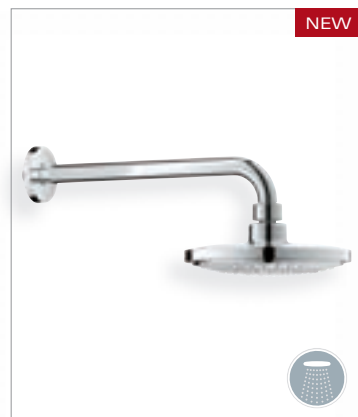

NEW

26 072 000
Head shower set Euphoria 180
projection 286 mm
Spray pattern: Rain