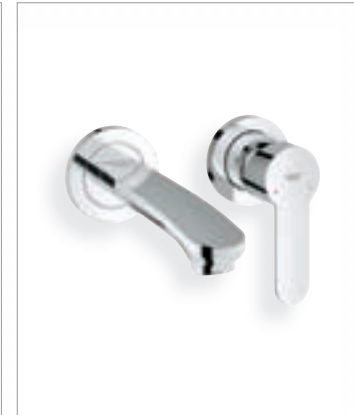

19 571 002
Basin mixer
wall-mounted