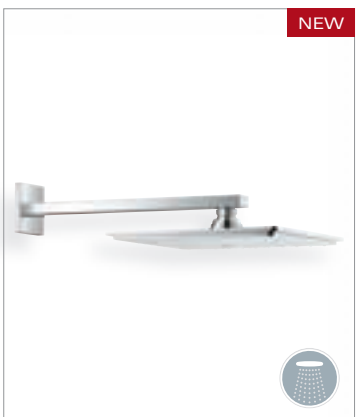

NEW

26 054 000
Head shower set Allure 210
projection 286 mm
Spray pattern: Rain
26 064 000
with 9.5 l/min. GROHE EcoJoy™