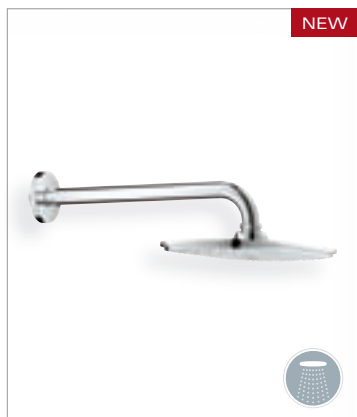

NEW

26 058 000
Head shower set Veris 300
projection 286 mm
Spray pattern: Rain
26 068 000
with 9.5 l/min. GROHE EcoJoy™