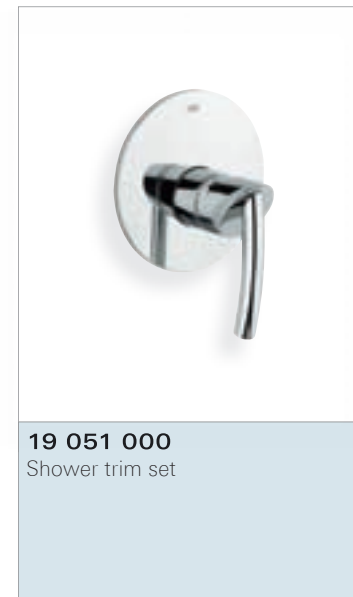

34 027 000
Thermostatic shower mixer

19 051 000
Shower trim set