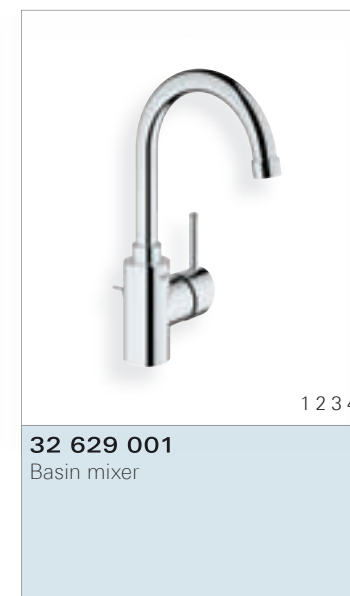

GROHE
SilkMove®

GROHE
StarLight®

GROHE
EcoJoy™

WINNER
GROHE

QuickFix®

1
GOOD
DESIGN

2
iF
product
design
award
2011

3
reddot
design award
winner 2012

4
GOOD
DESIGN