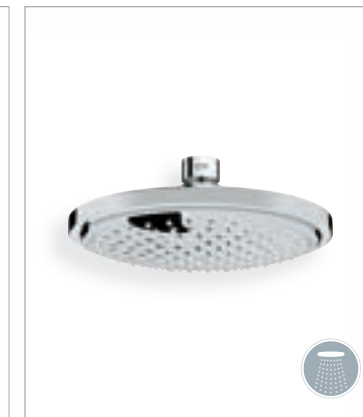

27 491 000
Head shower Cosmopolitan 180
with chrome plated spray face
Spray pattern: Rain
27 492 000
with 9.5 l/min. GROHE EcoJoy™