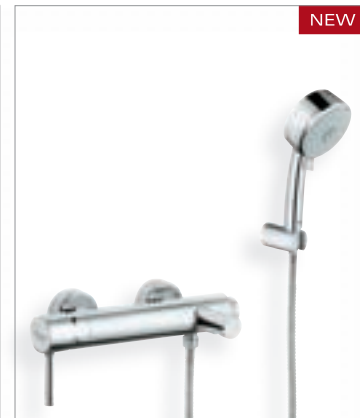

33 628 000
Bath/shower mixer with shower
wall holder set, New Tempesta
Cosmopolitan 100 hand shower III
9.5 l/min GROHE EcoJoy™
non-adjustable wall holder