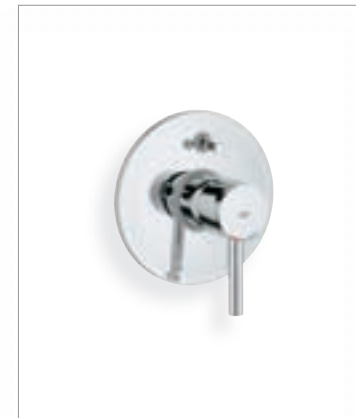

19 285 000
Bath/shower trim set