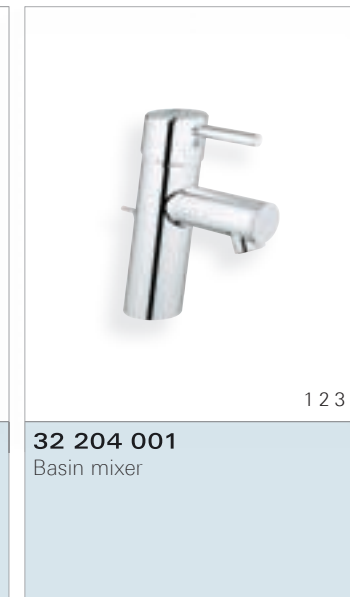

GROHE
SilkMove®

GROHE
StarLight®

GROHE
EcoJoy™

WINNER
GROHE

QuickFix®

1
GOOD
DESIGN

2
iF
product
design
award
2011

3
reddot
design award
winner 2012

4
GOOD
DESIGN