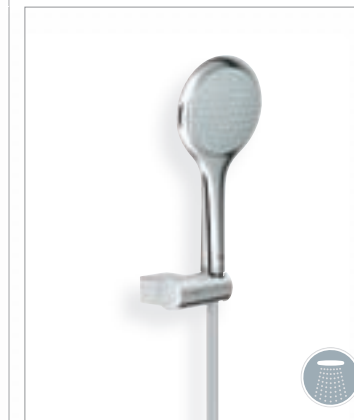

1 2 3 4 5

27 346 000
Shower wall holder set
with hand shower Solo 100
adjustable wall holder
9.5l GROHE EcoJoy™