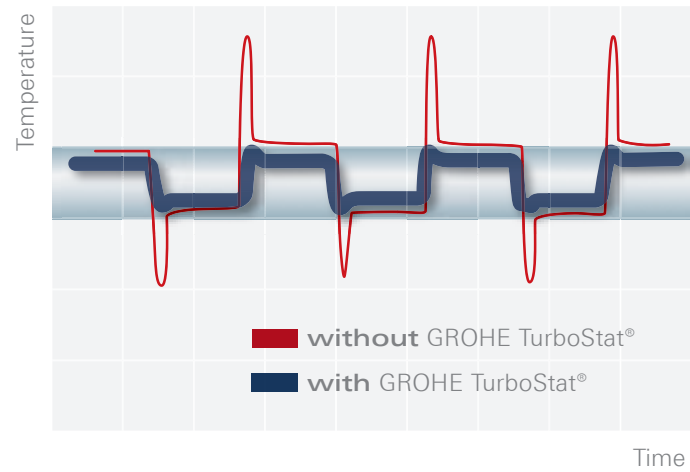

Compensating precisely for fluctuations in temperature and pressure results in a consistent and comfortable shower throughout.