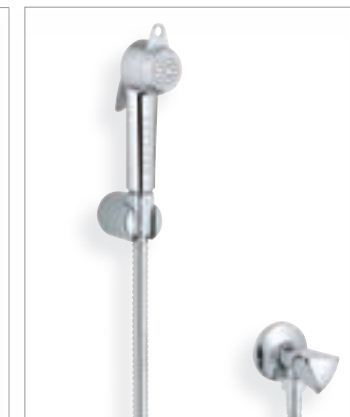

27 514 000
Trigger spray set
●