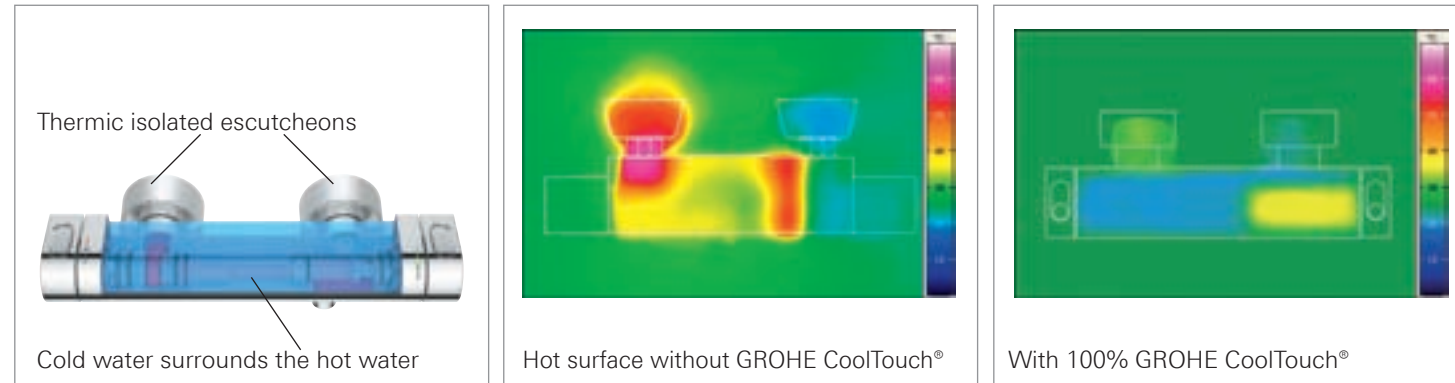

GROHTHERM 2000 NEW SAFETY FIRST – WITH 100% GROHE COOLTOUCH®

Featuring 100% GROHE CoolTouch®, the solid metal housing of Grohtherm 2000 New remains cool and safe at all times. A sleeve of cold water surrounds the interior hot water from the housing of the thermostat to ensure the chrome is never too hot to handle.

GROHE
CoolTouch®

ERGONOMY & BEAUTY HAND IN HAND

FUSING INNOVATIVE DESIGN AND STATE-OF-THE-ART TECHNOLOGY

Welcome to Grohtherm 2000 New – the latest generation of our most successful thermostat ever. Now redesigned and packed with the very latest GROHE technology, it delivers an even more enjoyable bathing and showering experience but is also safer and more sustainable.

The elegant design of Grohtherm 2000 New ensures it will complement any bathroom décor while also making it our most intuitive and ergonomic thermostat ever. Controlling the flow and the temperature of water has never been easier. The improved Grohtherm 2000 New sets an unbeatable standard for bathroom thermostats.