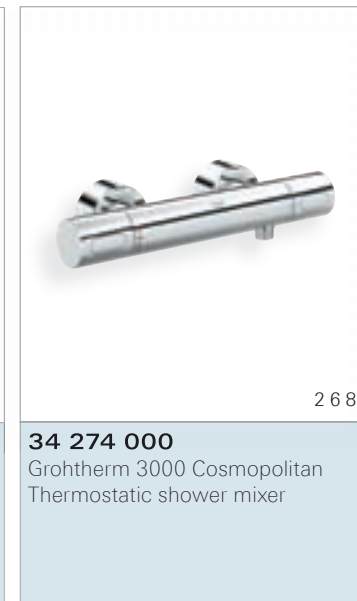

19 467 000
Grotherm 3000 Cosmopolitan
Thermostatic shower trim set

268

34 274 000
Grotherm 3000 Cosmopolitan
Thermostatic shower mixer