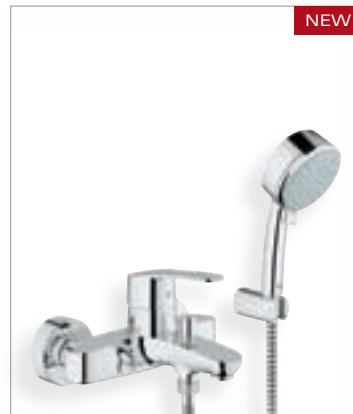

NEW

33 592 002
Bath/shower mixer
with shower wall holder set
New Tempesta Cosmopolitan 100
hand shower II
5.7 l/min GROHE EcoJoy™