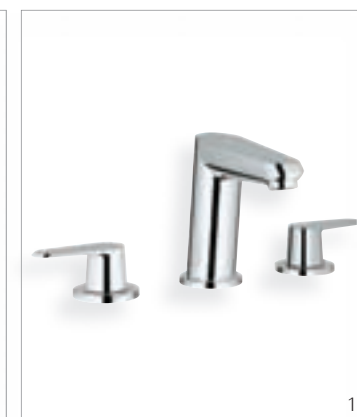

20 214 002
3-hole basin mixer