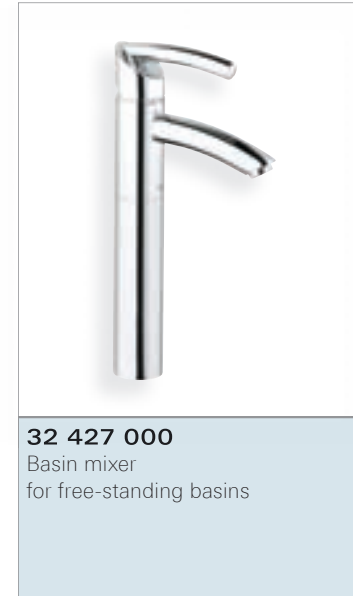

19 289 000
Basin mixer
wall mounted

32 427 000
Basin mixer
for free-standing basins