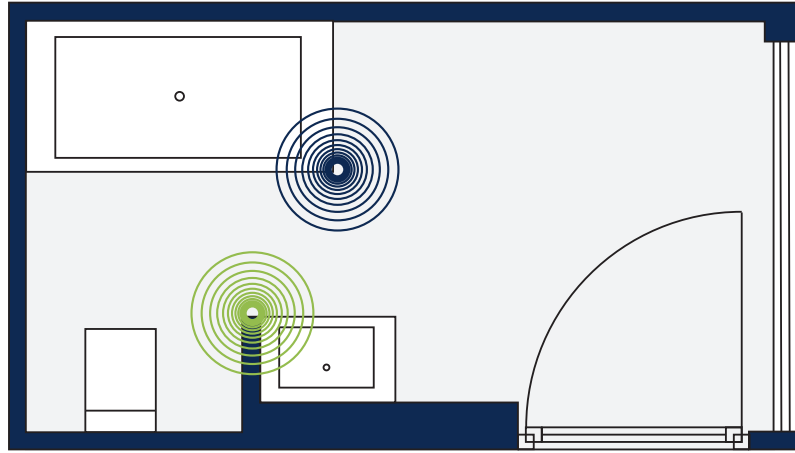

BASIN

- 23 135 000 Basin mixer high spout
- 18 985 000 Basin mixer wall mounted
- 20 351 000 3-hole basin mixer
- 23 136 000 Basin mixer for freestanding basins
- 23 200 000 Concealed body for 18 985 000

BATH & ADDITIONAL PRODUCT

- 19 897 000 4-hole bath combination

BASIN COLLECTION

- 23 127 000 Basin mixer

BATH & SHOWER COLLECTION

- 23 140 000 Bath/shower mixer
- 27 770 000 Euphoria Cube Shower set

WALL/HEAD SHOWER

- 27 705 000 Head shower Cube 150
- 27 709 000 Ceiling shower arm metal projection 286 mm
- 19 898 000 Shower trim set
- 35 501 000 Rapido E single lever mixer (concealed installation)

SHOWER SYSTEM

- 23 147 000 Eurocube Shower System