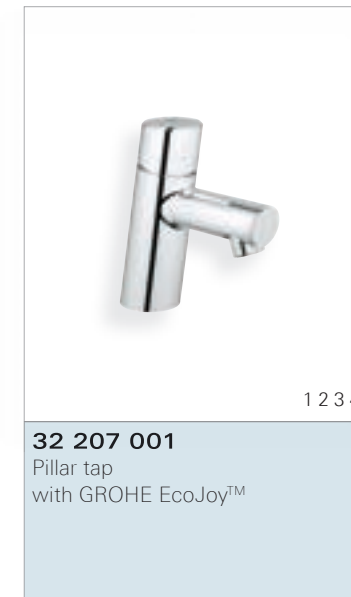

GROHE
SilkMove®

GROHE
StarLight®

GROHE
EcoJoy™

WINNER
GROHE

QuickFix®

1
GOOD
DESIGN

2
iF
product
design
award
2011

3
reddot
design award
winner 2012

4
GOOD
DESIGN