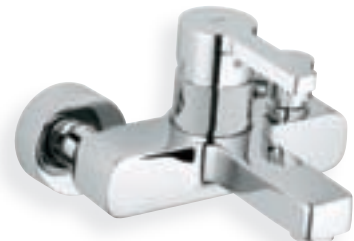

BATH & SHOWER COLLECTION

- 33 849 000 Bath/shower mixer
- 28 347 000 Sena shower Set